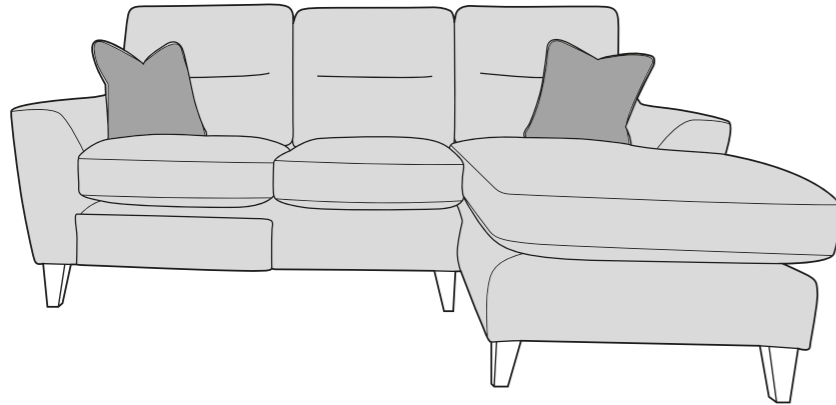

3 Seater Sofa (3ST)

2 Seater Sofa (2ST)

Love Chair (LOV)

Armchair (1ST)

 **COVER 1**
(BODY)

 **COVER 2**
(SCATTER)

Scatter Cushions

Front = Cover 2
Piping = Cover 1
Back = Cover 1

MANUFACTURER MEMBER

ALICE COVER GUIDE - STANDARD BACK

Please use this guide when ordering the following pieces to clarify cover options.

Chaise Easy Lounger: L2LR, RCC

Chaise Easy Lounger: LCC, R2LR

3 Seater Easy Lounger (3LR)

2 Seater Easy Lounger (2LR)

Love Chair Easy Lounger (LLR)

Armchair Easy Lounger (1LR)

 **COVER 1**
(BODY)

 **COVER 2**
(SCATTER)

Scatter Cushions

Front = Cover 2
Piping = Cover 1
Back = Cover 1

SUGGESTED ACCENT PIECES

Salute Swivel Chair (SWC)

Available with a choice of metal swivel base:

Black

Chrome

Storage Footstool (FSS)

MANUFACTURER MEMBER

ALICE DIMENSIONS (CM)

AVAILABLE PIECES	HEIGHT 1	WIDTH 2	DEPTH 3	SEAT HEIGHT 4	SEAT DEPTH 5	SEAT WIDTH 6	ACCESS DIAGONAL 7	OUTBACK HEIGHT 8	ARM HEIGHT 9	WEIGHT (KG) STATIC	WEIGHT (KG) EASY LOUNGER	SCATTER CUSHIONS
CHAISE SOFA: LH2, RCC or LCC, RH2	104	231	164	57	57	193	268	85	67	80.5	N/A	2
EASY LOUNGER CHAISE SOFA: L2LR, RCC or LCC, R2LR	104	231	164	57	57	193	268	85	67	N/A	99.5	2
LH2/RH2 UNIT	104	146	97	57	57	127	163	85	67	46	N/A	1
L2LR/R2LR EASY LOUNGER UNIT	104	146	97	57	57	127	163	85	67	N/A	55	1
LCC/RCC UNIT	104	85	164	57	57	66	181	85	67	44.5	N/A	1
3 SEATER SOFA (3ST) or 3 SEATER EASY LOUNGER (3LR)	104	197	97	57	57	158	206	85	67	60	77.2	2
2 SEATER SOFA (2ST) or 2 SEATER EASY LOUNGER (2LR)	104	167	97	57	57	128	180	85	67	53.2	70	2
LOVE CHAIR (LOV) or EASY LOUNGER LOVE CHAIR (LLR)	104	117	97	57	57	77	141	85	67	43	51.4	2
ARMCHAIR (1ST) or EASY LOUNGER ARMCHAIR (1LR)	104	102	97	57	57	61	129	85	67	39	49.4	1
ACCENT PIECES												
SALUTE SWIVEL CHAIR (SWC)	100	90	98	42	60	55	121	N/A	58	33.5	N/A	1
STORAGE FOOTSTOOL (FSS)	45	63	50	N/A	N/A	N/A	75	N/A	N/A	12.5	N/A	N/A