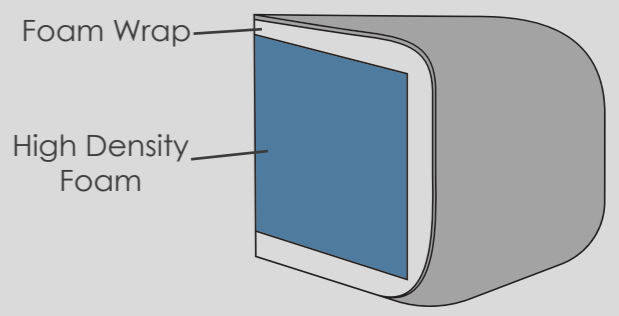

The DuoFlex seat interior has been granted the FIRA GOLD Award, a mark of quality under-pinning all necessary testing of the product materials, design and production techniques.