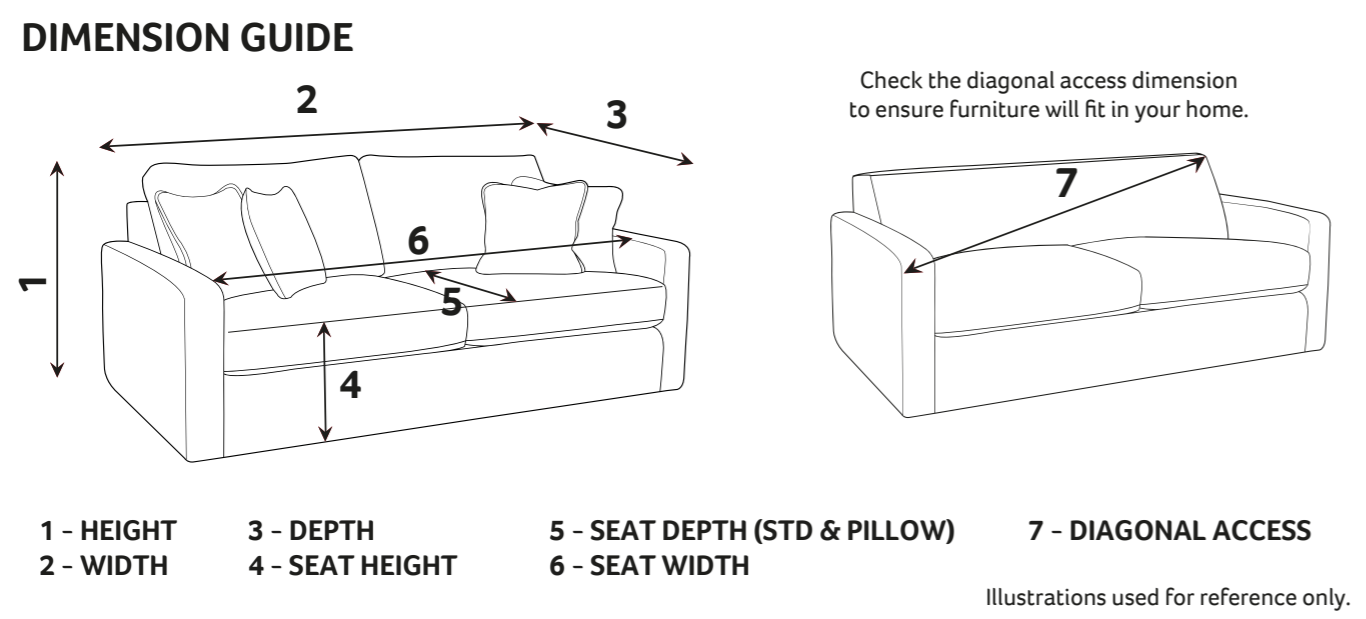

- Hardwood & composite board frame.
- Dowelled, screwed, glued & stapled joinery.
- Available in Walnut or Mid Oak wood foot.
- Adjustable metal centre leg where applicable.

- Reversible, high performance DuoFlex seating (LCC/RCC seat cushion not reversible).
- Fibre filled backs for added comfort.
- Back cushions secured with zips.
- Feather filled scatter cushions included.
- Easy Lounger features a built in USB/USB-C charging port.

- Serpentine seat springs & Silent Wire.
- Elasticated Back webbing.

Please note: All dimensions are approximate. Allow tolerance of +/- 2.5cm.

DuoFlex

A high density foam seat with a foam wrap. DuoFlex seat cushions are fully reversible.

CARE GUIDE

To improve the longevity of your hand-made furniture, we recommend turning cushions often to ensure even wear over time. For further information on maintaining your furniture, please refer to the Care Guide located under the seat platform.