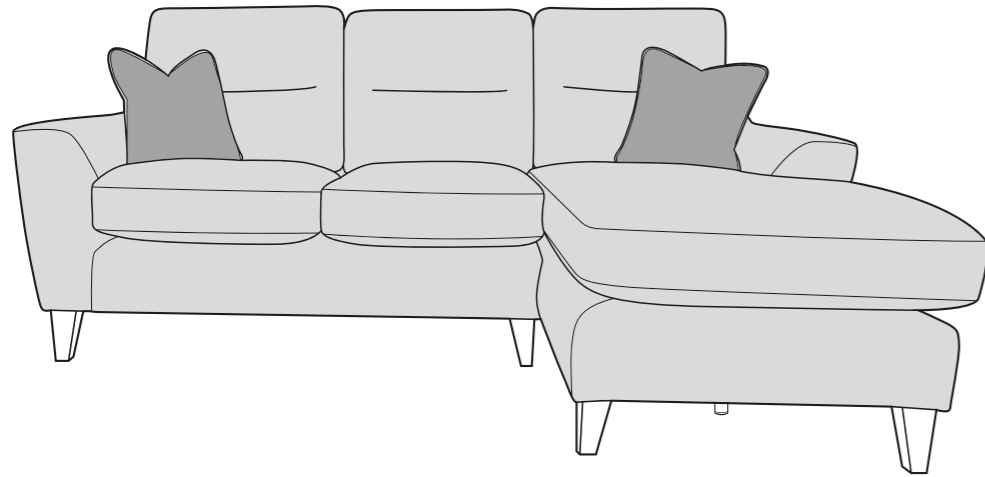

Easy Lounger
motion made modern

DuoFlex

25/03/2025

ALICE COVER GUIDE - STANDARD BACK - STATIC

Please use this guide when ordering the following pieces to clarify cover options.

Chaise Sofa: LH2, RCC

Chaise Sofa: LCC, RH2

3 Seater Sofa (3ST)

2 Seater Sofa (2ST)

Love Chair (LOV)

Armchair (1ST)

 **COVER 1**
(BODY)

 **COVER 2**
(SCATTER)

Scatter Cushions

Front = Cover 2
Piping = Cover 1
Back = Cover 1

MANUFACTURER MEMBER

ALICE COVER GUIDE - STANDARD BACK

Please use this guide when ordering the following pieces to clarify cover options.

Chaise Easy Lounger: L2LR, RCC

Chaise Easy Lounger: LCC, R2LR

3 Seater Easy Lounger (3LR)

Salute Swivel Chair (SWC)

Available with a choice of metal swivel base:

Black

Chrome

Storage Footstool (FSS)

MANUFACTURER MEMBER

ALICE DIMENSIONS (CM)

AVAILABLE PIECES	HEIGHT 1	WIDTH 2	DEPTH 3	SEAT HEIGHT 4	SEAT DEPTH 5	SEAT WIDTH 6	ACCESS DIAGONAL 7	OUTBACK HEIGHT 8	ARM HEIGHT 9	WEIGHT (KG) STATIC	WEIGHT (KG) EASY LOUNGER	SCATTER CUSHIONS
CHAISE SOFA: LH2, RCC or LCC, RH2	104	231	164	57	57	193	268	85	67	80.5	N/A	2
EASY LOUNGER CHAISE SOFA: L2LR, RCC or LCC, R2LR	104	231	164	57	57	193	268	85	67	N/A	99.5	2
LH2/RH2 UNIT	104	146	97	57	57	127	163	85	67	46	N/A	1
L2LR/R2LR EASY LOUNGER UNIT	104	146	97	57	57	127	163	85	67	N/A	55	1
LCC/RCC UNIT	104	85	164	57	57	66	181	85	67	44.5	N/A	1
3 SEATER SOFA (3ST) or 3 SEATER EASY LOUNGER (3LR)	104	197	97	57	57	158	206	85	67	60	77.2	2
2 SEATER SOFA (2ST) or 2 SEATER EASY LOUNGER (2LR)	104	167	97	57	57	128	180	85	67	53.2	70	2
LOVE CHAIR (LOV) or EASY LOUNGER LOVE CHAIR (LLR)	104	117	97	57	57	77	141	85	67	43	51.4	2
ARMCHAIR (1ST) or EASY LOUNGER ARMCHAIR (1LR)	104	102	97	57	57	61	129	85	67	39	49.4	1
ACCENT PIECES												
SALUTE SWIVEL CHAIR (SWC)	100	90	98	42	60	55	121	N/A	58	33.5	N/A	1
STORAGE FOOTSTOOL (FSS)	45	63	50	N/A	N/A	N/A	75	N/A	N/A	12.5	N/A	N/A