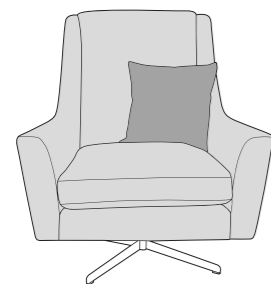

3 Seater Sofa (3ST)

2 Seater Sofa (2ST)

Love Chair (LOV)

Armchair (1ST)

 **COVER 1**
(BODY)

 **COVER 2**
(SCATTER)

Scatter Cushions

Front = Cover 2
Piping = Cover 1
Back = Cover 1

MANUFACTURER MEMBER

ALICE COVER GUIDE - STANDARD BACK

Please use this guide when ordering the following pieces to clarify cover options.

Chaise Easy Lounger: L2LR, RCC

Chaise Easy Lounger: LCC, R2LR

3 Seater Easy Lounger (3LR)

2 Seater Easy Lounger (2LR)

Love Chair Easy Lounger (LLR)

Armchair Easy Lounger (1LR)

 **COVER 1**
(BODY)

 **COVER 2**
(SCATTER)

Scatter Cushions

Front = Cover 2
Piping = Cover 1
Back = Cover 1

SUGGESTED ACCENT PIECES

Salute Swivel Chair (SWC)

Available with a choice of metal swivel base:

Black

Chrome

Storage Footstool (FSS)

MANUFACTURER MEMBER

ALICE DIMENSIONS (CM)

AVAILABLE PIECES	HEIGHT 1	WIDTH 2	DEPTH 3	SEAT HEIGHT 4	SEAT DEPTH 5	SEAT WIDTH 6	ACCESS DIAGONAL 7	OUTBACK HEIGHT 8	ARM HEIGHT 9	WEIGHT (KG) STATIC	WEIGHT (KG) EASY LOUNGER	SCATTER CUSHIONS
CHAISE SOFA: LH2, RCC or LCC, RH2	104	231	164	57	57	193	268	85	67	80.5	N/A	2
EASY LOUNGER CHAISE SOFA: L2LR, RCC or LCC, R2LR	104	231	164	57	57	193	268	85	67	N/A	99.5	2
LH2/RH2 UNIT	104	146	97	57	57	127	163	85	67	46	N/A	1
L2LR/R2LR EASY LOUNGER UNIT	104	146	97	57	57	127	163	85	67	N/A	55	1
LCC/RCC UNIT	104	85	164	57	57	66	181	85	67	44.5	N/A	1
3 SEATER SOFA (3ST) or 3 SEATER EASY LOUNGER (3LR)	104	197	97	57	57	158	206	85	67	60	77.2	2
2 SEATER SOFA (2ST) or 2 SEATER EASY LOUNGER (2LR)	104	167	97	57	57	128	180	85	67	53.2	70	2
LOVE CHAIR (LOV) or EASY LOUNGER LOVE CHAIR (LLR)	104	117	97	57	57	77	141	85	67	43	51.4	2
ARMCHAIR (1ST) or EASY LOUNGER ARMCHAIR (1LR)	104	102	97	57	57	61	129	85	67	39	49.4	1
ACCENT PIECES												
SALUTE SWIVEL CHAIR (SWC)	100	90	98	42	60	55	121	N/A	58	33.5	N/A	1
STORAGE FOOTSTOOL (FSS)	45	63	50	N/A	N/A	N/A	75	N/A	N/A	12.5	N/A	N/A