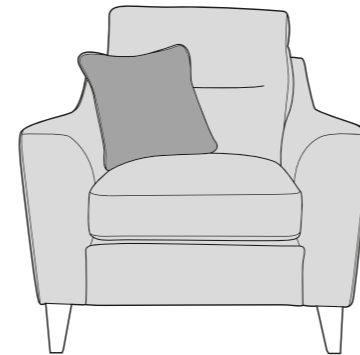

3 Seater Sofa (3ST)

2 Seater Sofa (2ST)

Love Chair (LOV)

Armchair (1ST)

 **COVER 1**
(BODY)

 **COVER 2**
(SCATTER)

Scatter Cushions

Front = Cover 2
Piping = Cover 1
Back = Cover 1

MANUFACTURER MEMBER

ALICE COVER GUIDE - STANDARD BACK

Please use this guide when ordering the following pieces to clarify cover options.

Chaise Easy Lounger: L2LR, RCC

Chaise Easy Lounger: LCC, R2LR

3 Seater Easy Lounger (3LR)

2 Seater Easy Lounger (2LR)

Love Chair Easy Lounger (LLR)

Armchair Easy Lounger (1LR)

 **COVER 1**
(BODY)

 **COVER 2**
(SCATTER)

Scatter Cushions

Front = Cover 2
Piping = Cover 1
Back = Cover 1

SUGGESTED ACCENT PIECES

Salute Swivel Chair (SWC)

Available with a choice of metal swivel base:

Black

Chrome

Storage Footstool (FSS)

MANUFACTURER MEMBER

ALICE DIMENSIONS (CM)

AVAILABLE PIECES	HEIGHT 1	WIDTH 2	DEPTH 3	SEAT HEIGHT 4	SEAT DEPTH 5	SEAT WIDTH 6	ACCESS DIAGONAL 7	OUTBACK HEIGHT 8	ARM HEIGHT 9	WEIGHT (KG) STATIC	WEIGHT (KG) EASY LOUNGER	SCATTER CUSHIONS
CHAISE SOFA: LH2, RCC or LCC, RH2	104	231	164	57	57	193	268	85	67	80.5	N/A	2
EASY LOUNGER CHAISE SOFA: L2LR, RCC or LCC, R2LR	104	231	164	57	57	193	268	85	67	N/A	99.5	2
LH2/RH2 UNIT	104	146	97	57	57	127	163	85	67	46	N/A	1
L2LR/R2LR EASY LOUNGER UNIT	104	146	97	57	57	127	163	85	67	N/A	55	1
LCC/RCC UNIT	104	85	164	57	57	66	181	85	67	44.5	N/A	1
3 SEATER SOFA (3ST) or 3 SEATER EASY LOUNGER (3LR)	104	197	97	57	57	158	206	85	67	60	77.2	2
2 SEATER SOFA (2ST) or 2 SEATER EASY LOUNGER (2LR)	104	167	97	57	57	128	180	85	67	53.2	70	2
LOVE CHAIR (LOV) or EASY LOUNGER LOVE CHAIR (LLR)	104	117	97	57	57	77	141	85	67	43	51.4	2
ARMCHAIR (1ST) or EASY LOUNGER ARMCHAIR (1LR)	104	102	97	57	57	61	129	85	67	39	49.4	1
ACCENT PIECES												
SALUTE SWIVEL CHAIR (SWC)	100	90	98	42	60	55	121	N/A	58	33.5	N/A	1
STORAGE FOOTSTOOL (FSS)	45	63	50	N/A	N/A	N/A	75	N/A	N/A	12.5	N/A	N/A