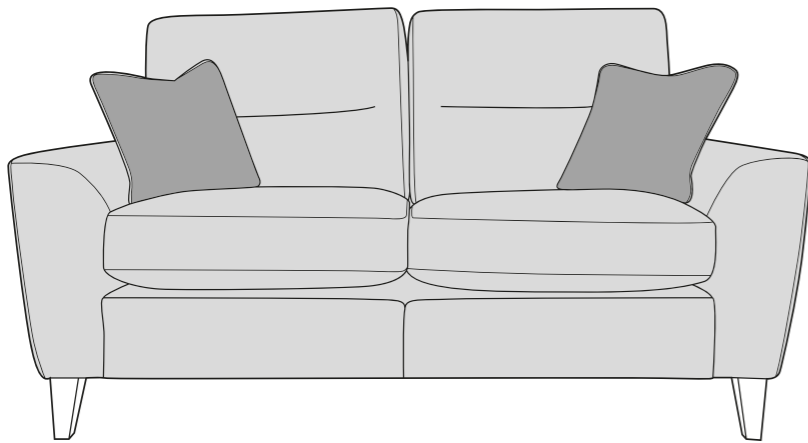

3 Seater Sofa (3ST)

2 Seater Sofa (2ST)

Love Chair (LOV)

Armchair (1ST)

 **COVER 1**
(BODY)

 **COVER 2**
(SCATTER)

Scatter Cushions

Front = Cover 2
Piping = Cover 1
Back = Cover 1

MANUFACTURER MEMBER

ALICE COVER GUIDE - STANDARD BACK

Please use this guide when ordering the following pieces to clarify cover options.

Chaise Easy Lounger: L2LR, RCC

Chaise Easy Lounger: LCC, R2LR

3 Seater Easy Lounger (3LR)

2 Seater Easy Lounger (2LR)

Love Chair Easy Lounger (LLR)

Armchair Easy Lounger (1LR)

 **COVER 1**
(BODY)

 **COVER 2**
(SCATTER)

Scatter Cushions

Front = Cover 2
Piping = Cover 1
Back = Cover 1

SUGGESTED ACCENT PIECES

Salute Swivel Chair (SWC)

Available with a choice of metal swivel base:

Black

Chrome

Storage Footstool (FSS)

MANUFACTURER MEMBER

ALICE DIMENSIONS (CM)

AVAILABLE PIECES	HEIGHT 1	WIDTH 2	DEPTH 3	SEAT HEIGHT 4	SEAT DEPTH 5	SEAT WIDTH 6	ACCESS DIAGONAL 7	OUTBACK HEIGHT 8	ARM HEIGHT 9	WEIGHT (KG) STATIC	WEIGHT (KG) EASY LOUNGER	SCATTER CUSHIONS
CHAISE SOFA: LH2, RCC or LCC, RH2	104	231	164	57	57	193	268	85	67	80.5	N/A	2
EASY LOUNGER CHAISE SOFA: L2LR, RCC or LCC, R2LR	104	231	164	57	57	193	268	85	67	N/A	99.5	2
LH2/RH2 UNIT	104	146	97	57	57	127	163	85	67	46	N/A	1
L2LR/R2LR EASY LOUNGER UNIT	104	146	97	57	57	127	163	85	67	N/A	55	1
LCC/RCC UNIT	104	85	164	57	57	66	181	85	67	44.5	N/A	1
3 SEATER SOFA (3ST) or 3 SEATER EASY LOUNGER (3LR)	104	197	97	57	57	158	206	85	67	60	77.2	2
2 SEATER SOFA (2ST) or 2 SEATER EASY LOUNGER (2LR)	104	167	97	57	57	128	180	85	67	53.2	70	2
LOVE CHAIR (LOV) or EASY LOUNGER LOVE CHAIR (LLR)	104	117	97	57	57	77	141	85	67	43	51.4	2
ARMCHAIR (1ST) or EASY LOUNGER ARMCHAIR (1LR)	104	102	97	57	57	61	129	85	67	39	49.4	1
ACCENT PIECES												
SALUTE SWIVEL CHAIR (SWC)	100	90	98	42	60	55	121	N/A	58	33.5	N/A	1
STORAGE FOOTSTOOL (FSS)	45	63	50	N/A	N/A	N/A	75	N/A	N/A	12.5	N/A	N/A