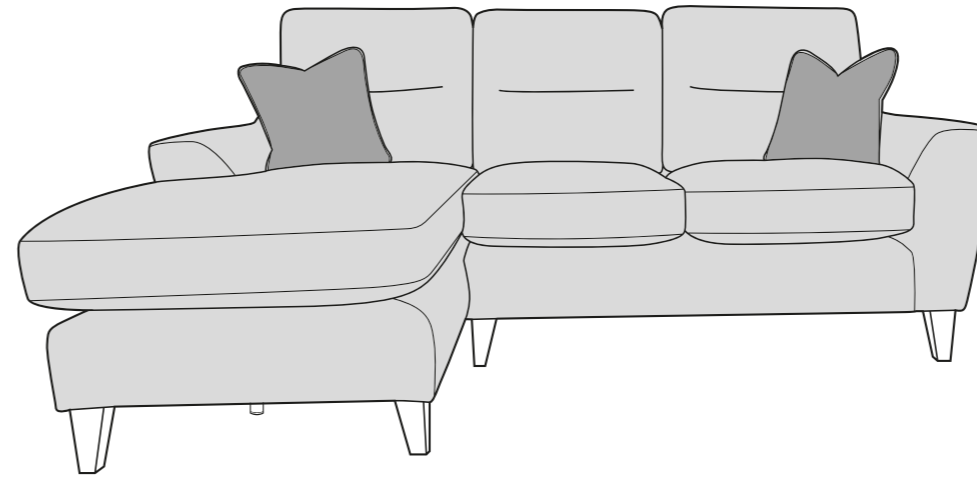

Easy Lounger
motion made modern

DuoFlex

25/03/2025

ALICE COVER GUIDE - STANDARD BACK - STATIC

Please use this guide when ordering the following pieces to clarify cover options.

Chaise Sofa: LH2, RCC

Chaise Sofa: LCC, RH2

3 Seater Sofa (3ST)

2 Seater Sofa (2ST)

Love Chair (LOV)

Armchair (1ST)

 **COVER 1**
(BODY)

 **COVER 2**
(SCATTER)

Scatter Cushions

Front = Cover 2
Piping = Cover 1
Back = Cover 1

MANUFACTURER MEMBER

ALICE COVER GUIDE - STANDARD BACK

Please use this guide when ordering the following pieces to clarify cover options.

Chaise Easy Lounger: L2LR, RCC

Chaise Easy Lounger: LCC, R2LR

3 Seater Easy Lounger (3LR)

Salute Swivel Chair (SWC)

Available with a choice of metal swivel base:

Black

Chrome

Storage Footstool (FSS)

MANUFACTURER MEMBER

ALICE DIMENSIONS (CM)

AVAILABLE PIECES	HEIGHT 1	WIDTH 2	DEPTH 3	SEAT HEIGHT 4	SEAT DEPTH 5	SEAT WIDTH 6	ACCESS DIAGONAL 7	OUTBACK HEIGHT 8	ARM HEIGHT 9	WEIGHT (KG) STATIC	WEIGHT (KG) EASY LOUNGER	SCATTER CUSHIONS
CHAISE SOFA: LH2, RCC or LCC, RH2	104	231	164	57	57	193	268	85	67	80.5	N/A	2
EASY LOUNGER CHAISE SOFA: L2LR, RCC or LCC, R2LR	104	231	164	57	57	193	268	85	67	N/A	99.5	2
LH2/RH2 UNIT	104	146	97	57	57	127	163	85	67	46	N/A	1
L2LR/R2LR EASY LOUNGER UNIT	104	146	97	57	57	127	163	85	67	N/A	55	1
LCC/RCC UNIT	104	85	164	57	57	66	181	85	67	44.5	N/A	1
3 SEATER SOFA (3ST) or 3 SEATER EASY LOUNGER (3LR)	104	197	97	57	57	158	206	85	67	60	77.2	2
2 SEATER SOFA (2ST) or 2 SEATER EASY LOUNGER (2LR)	104	167	97	57	57	128	180	85	67	53.2	70	2
LOVE CHAIR (LOV) or EASY LOUNGER LOVE CHAIR (LLR)	104	117	97	57	57	77	141	85	67	43	51.4	2
ARMCHAIR (1ST) or EASY LOUNGER ARMCHAIR (1LR)	104	102	97	57	57	61	129	85	67	39	49.4	1
ACCENT PIECES												
SALUTE SWIVEL CHAIR (SWC)	100	90	98	42	60	55	121	N/A	58	33.5	N/A	1
STORAGE FOOTSTOOL (FSS)	45	63	50	N/A	N/A	N/A	75	N/A	N/A	12.5	N/A	N/A