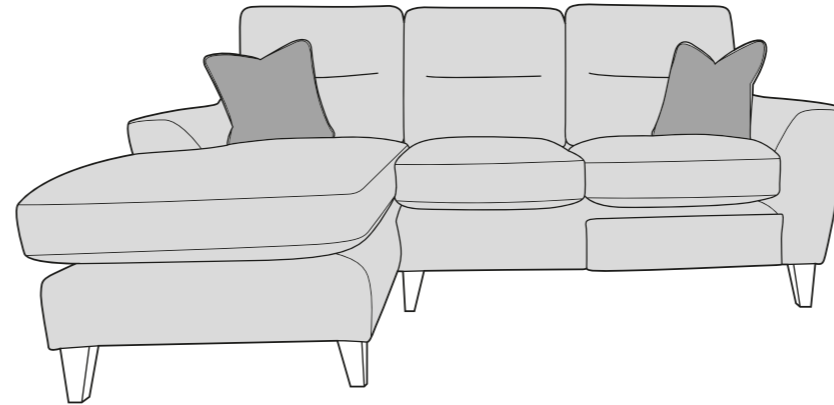

3 Seater Sofa (3ST)

2 Seater Sofa (2ST)

Love Chair (LOV)

Armchair (1ST)

 **COVER 1**
(BODY)

 **COVER 2**
(SCATTER)

Scatter Cushions

Front = Cover 2
Piping = Cover 1
Back = Cover 1

MANUFACTURER MEMBER

ALICE COVER GUIDE - STANDARD BACK

Please use this guide when ordering the following pieces to clarify cover options.

Chaise Easy Lounger: L2LR, RCC

Chaise Easy Lounger: LCC, R2LR

3 Seater Easy Lounger (3LR)

2 Seater Easy Lounger (2LR)

Love Chair Easy Lounger (LLR)

Armchair Easy Lounger (1LR)

 **COVER 1**
(BODY)

 **COVER 2**
(SCATTER)

Scatter Cushions

Front = Cover 2
Piping = Cover 1
Back = Cover 1

SUGGESTED ACCENT PIECES

Salute Swivel Chair (SWC)

Available with a choice of metal swivel base:

Black

Chrome

Storage Footstool (FSS)

MANUFACTURER MEMBER

ALICE DIMENSIONS (CM)

AVAILABLE PIECES	HEIGHT 1	WIDTH 2	DEPTH 3	SEAT HEIGHT 4	SEAT DEPTH 5	SEAT WIDTH 6	ACCESS DIAGONAL 7	OUTBACK HEIGHT 8	ARM HEIGHT 9	WEIGHT (KG) STATIC	WEIGHT (KG) EASY LOUNGER	SCATTER CUSHIONS
CHAISE SOFA: LH2, RCC or LCC, RH2	104	231	164	57	57	193	268	85	67	80.5	N/A	2
EASY LOUNGER CHAISE SOFA: L2LR, RCC or LCC, R2LR	104	231	164	57	57	193	268	85	67	N/A	99.5	2
LH2/RH2 UNIT	104	146	97	57	57	127	163	85	67	46	N/A	1
L2LR/R2LR EASY LOUNGER UNIT	104	146	97	57	57	127	163	85	67	N/A	55	1
LCC/RCC UNIT	104	85	164	57	57	66	181	85	67	44.5	N/A	1
3 SEATER SOFA (3ST) or 3 SEATER EASY LOUNGER (3LR)	104	197	97	57	57	158	206	85	67	60	77.2	2
2 SEATER SOFA (2ST) or 2 SEATER EASY LOUNGER (2LR)	104	167	97	57	57	128	180	85	67	53.2	70	2
LOVE CHAIR (LOV) or EASY LOUNGER LOVE CHAIR (LLR)	104	117	97	57	57	77	141	85	67	43	51.4	2
ARMCHAIR (1ST) or EASY LOUNGER ARMCHAIR (1LR)	104	102	97	57	57	61	129	85	67	39	49.4	1
ACCENT PIECES												
SALUTE SWIVEL CHAIR (SWC)	100	90	98	42	60	55	121	N/A	58	33.5	N/A	1
STORAGE FOOTSTOOL (FSS)	45	63	50	N/A	N/A	N/A	75	N/A	N/A	12.5	N/A	N/A