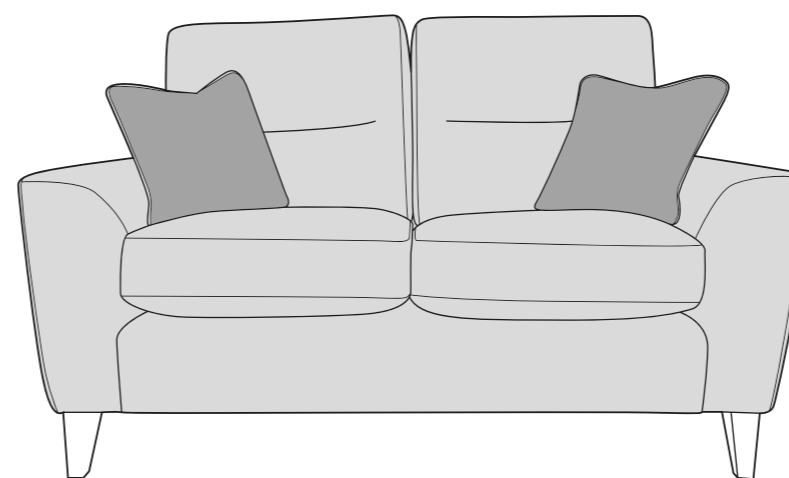

Easy Lounger
motion made modern

DuoFlex

25/03/2025

ALICE COVER GUIDE - STANDARD BACK - STATIC

Please use this guide when ordering the following pieces to clarify cover options.

Chaise Sofa: LH2, RCC

Chaise Sofa: LCC, RH2

3 Seater Sofa (3ST)

2 Seater Sofa (2ST)

Love Chair (LOV)

Armchair (1ST)

 **COVER 1**
(BODY)

 **COVER 2**
(SCATTER)

Scatter Cushions

Front = Cover 2
Piping = Cover 1
Back = Cover 1

MANUFACTURER MEMBER

ALICE COVER GUIDE - STANDARD BACK

Please use this guide when ordering the following pieces to clarify cover options.

Chaise Easy Lounger: L2LR, RCC

Chaise Easy Lounger: LCC, R2LR

3 Seater Easy Lounger (3LR)

Salute Swivel Chair (SWC)

Available with a choice of metal swivel base:

Black

Chrome

Storage Footstool (FSS)

MANUFACTURER MEMBER

ALICE DIMENSIONS (CM)

AVAILABLE PIECES	HEIGHT 1	WIDTH 2	DEPTH 3	SEAT HEIGHT 4	SEAT DEPTH 5	SEAT WIDTH 6	ACCESS DIAGONAL 7	OUTBACK HEIGHT 8	ARM HEIGHT 9	WEIGHT (KG) STATIC	WEIGHT (KG) EASY LOUNGER	SCATTER CUSHIONS
CHAISE SOFA: LH2, RCC or LCC, RH2	104	231	164	57	57	193	268	85	67	80.5	N/A	2
EASY LOUNGER CHAISE SOFA: L2LR, RCC or LCC, R2LR	104	231	164	57	57	193	268	85	67	N/A	99.5	2
LH2/RH2 UNIT	104	146	97	57	57	127	163	85	67	46	N/A	1
L2LR/R2LR EASY LOUNGER UNIT	104	146	97	57	57	127	163	85	67	N/A	55	1
LCC/RCC UNIT	104	85	164	57	57	66	181	85	67	44.5	N/A	1
3 SEATER SOFA (3ST) or 3 SEATER EASY LOUNGER (3LR)	104	197	97	57	57	158	206	85	67	60	77.2	2
2 SEATER SOFA (2ST) or 2 SEATER EASY LOUNGER (2LR)	104	167	97	57	57	128	180	85	67	53.2	70	2
LOVE CHAIR (LOV) or EASY LOUNGER LOVE CHAIR (LLR)	104	117	97	57	57	77	141	85	67	43	51.4	2
ARMCHAIR (1ST) or EASY LOUNGER ARMCHAIR (1LR)	104	102	97	57	57	61	129	85	67	39	49.4	1
ACCENT PIECES												
SALUTE SWIVEL CHAIR (SWC)	100	90	98	42	60	55	121	N/A	58	33.5	N/A	1
STORAGE FOOTSTOOL (FSS)	45	63	50	N/A	N/A	N/A	75	N/A	N/A	12.5	N/A	N/A