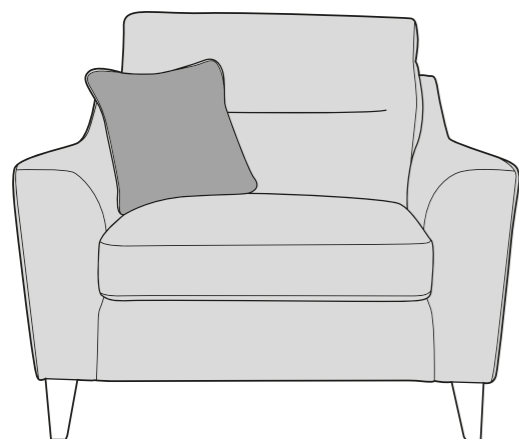

Easy Lounger
motion made modern

DuoFlex

25/03/2025

ALICE COVER GUIDE - STANDARD BACK - STATIC

Please use this guide when ordering the following pieces to clarify cover options.

Chaise Sofa: LH2, RCC

Chaise Sofa: LCC, RH2

3 Seater Sofa (3ST)

2 Seater Sofa (2ST)

Love Chair (LOV)

Armchair (1ST)

 **COVER 1**
(BODY)

 **COVER 2**
(SCATTER)

Scatter Cushions

Front = Cover 2
Piping = Cover 1
Back = Cover 1

MANUFACTURER MEMBER

ALICE COVER GUIDE - STANDARD BACK

Please use this guide when ordering the following pieces to clarify cover options.

Chaise Easy Lounger: L2LR, RCC

Chaise Easy Lounger: LCC, R2LR

3 Seater Easy Lounger (3LR)

Salute Swivel Chair (SWC)

Available with a choice of metal swivel base:

Black

Chrome

Storage Footstool (FSS)

MANUFACTURER MEMBER

ALICE DIMENSIONS (CM)

AVAILABLE PIECES	HEIGHT 1	WIDTH 2	DEPTH 3	SEAT HEIGHT 4	SEAT DEPTH 5	SEAT WIDTH 6	ACCESS DIAGONAL 7	OUTBACK HEIGHT 8	ARM HEIGHT 9	WEIGHT (KG) STATIC	WEIGHT (KG) EASY LOUNGER	SCATTER CUSHIONS
CHAISE SOFA: LH2, RCC or LCC, RH2	104	231	164	57	57	193	268	85	67	80.5	N/A	2
EASY LOUNGER CHAISE SOFA: L2LR, RCC or LCC, R2LR	104	231	164	57	57	193	268	85	67	N/A	99.5	2
LH2/RH2 UNIT	104	146	97	57	57	127	163	85	67	46	N/A	1
L2LR/R2LR EASY LOUNGER UNIT	104	146	97	57	57	127	163	85	67	N/A	55	1
LCC/RCC UNIT	104	85	164	57	57	66	181	85	67	44.5	N/A	1
3 SEATER SOFA (3ST) or 3 SEATER EASY LOUNGER (3LR)	104	197	97	57	57	158	206	85	67	60	77.2	2
2 SEATER SOFA (2ST) or 2 SEATER EASY LOUNGER (2LR)	104	167	97	57	57	128	180	85	67	53.2	70	2
LOVE CHAIR (LOV) or EASY LOUNGER LOVE CHAIR (LLR)	104	117	97	57	57	77	141	85	67	43	51.4	2
ARMCHAIR (1ST) or EASY LOUNGER ARMCHAIR (1LR)	104	102	97	57	57	61	129	85	67	39	49.4	1
ACCENT PIECES												
SALUTE SWIVEL CHAIR (SWC)	100	90	98	42	60	55	121	N/A	58	33.5	N/A	1
STORAGE FOOTSTOOL (FSS)	45	63	50	N/A	N/A	N/A	75	N/A	N/A	12.5	N/A	N/A