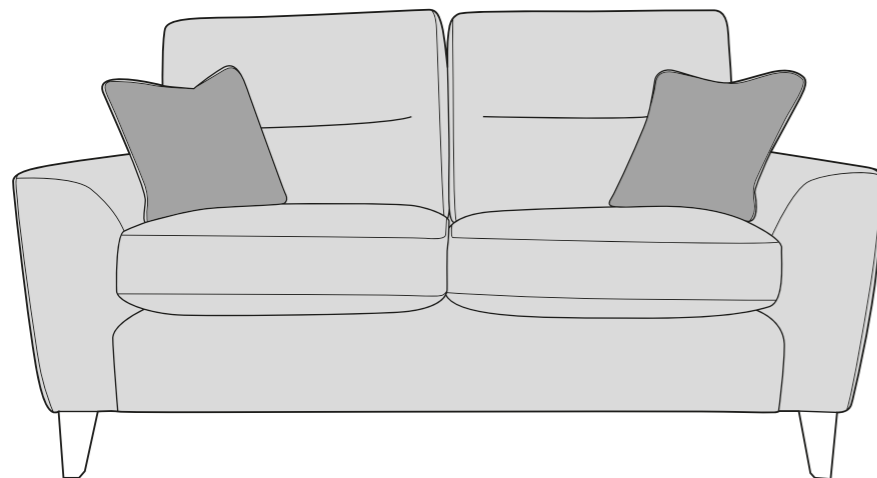

Easy Lounger
motion made modern

DuoFlex

25/03/2025

ALICE COVER GUIDE - STANDARD BACK - STATIC

Please use this guide when ordering the following pieces to clarify cover options.

Chaise Sofa: LH2, RCC

Chaise Sofa: LCC, RH2

3 Seater Sofa (3ST)

2 Seater Sofa (2ST)

Love Chair (LOV)

Armchair (1ST)

 **COVER 1**
(BODY)

 **COVER 2**
(SCATTER)

Scatter Cushions

Front = Cover 2
Piping = Cover 1
Back = Cover 1

MANUFACTURER MEMBER

ALICE COVER GUIDE - STANDARD BACK

Please use this guide when ordering the following pieces to clarify cover options.

Chaise Easy Lounger: L2LR, RCC

Chaise Easy Lounger: LCC, R2LR

3 Seater Easy Lounger (3LR)

Salute Swivel Chair (SWC)

Available with a choice of metal swivel base:

Black

Chrome

Storage Footstool (FSS)

MANUFACTURER MEMBER

ALICE DIMENSIONS (CM)

AVAILABLE PIECES	HEIGHT 1	WIDTH 2	DEPTH 3	SEAT HEIGHT 4	SEAT DEPTH 5	SEAT WIDTH 6	ACCESS DIAGONAL 7	OUTBACK HEIGHT 8	ARM HEIGHT 9	WEIGHT (KG) STATIC	WEIGHT (KG) EASY LOUNGER	SCATTER CUSHIONS
CHAISE SOFA: LH2, RCC or LCC, RH2	104	231	164	57	57	193	268	85	67	80.5	N/A	2
EASY LOUNGER CHAISE SOFA: L2LR, RCC or LCC, R2LR	104	231	164	57	57	193	268	85	67	N/A	99.5	2
LH2/RH2 UNIT	104	146	97	57	57	127	163	85	67	46	N/A	1
L2LR/R2LR EASY LOUNGER UNIT	104	146	97	57	57	127	163	85	67	N/A	55	1
LCC/RCC UNIT	104	85	164	57	57	66	181	85	67	44.5	N/A	1
3 SEATER SOFA (3ST) or 3 SEATER EASY LOUNGER (3LR)	104	197	97	57	57	158	206	85	67	60	77.2	2
2 SEATER SOFA (2ST) or 2 SEATER EASY LOUNGER (2LR)	104	167	97	57	57	128	180	85	67	53.2	70	2
LOVE CHAIR (LOV) or EASY LOUNGER LOVE CHAIR (LLR)	104	117	97	57	57	77	141	85	67	43	51.4	2
ARMCHAIR (1ST) or EASY LOUNGER ARMCHAIR (1LR)	104	102	97	57	57	61	129	85	67	39	49.4	1
ACCENT PIECES												
SALUTE SWIVEL CHAIR (SWC)	100	90	98	42	60	55	121	N/A	58	33.5	N/A	1
STORAGE FOOTSTOOL (FSS)	45	63	50	N/A	N/A	N/A	75	N/A	N/A	12.5	N/A	N/A