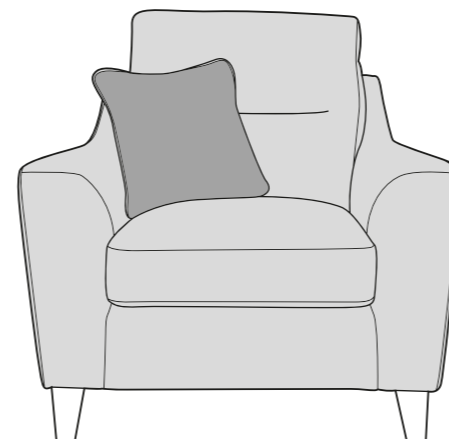

3 Seater Sofa (3ST)

2 Seater Sofa (2ST)

Love Chair (LOV)

Armchair (1ST)

 **COVER 1**
(BODY)

 **COVER 2**
(SCATTER)

Scatter Cushions

Front = Cover 2
Piping = Cover 1
Back = Cover 1

MANUFACTURER MEMBER

ALICE COVER GUIDE - STANDARD BACK

Please use this guide when ordering the following pieces to clarify cover options.

Chaise Easy Lounger: L2LR, RCC

Chaise Easy Lounger: LCC, R2LR

3 Seater Easy Lounger (3LR)

2 Seater Easy Lounger (2LR)

Love Chair Easy Lounger (LLR)

Armchair Easy Lounger (1LR)

 **COVER 1**
(BODY)

 **COVER 2**
(SCATTER)

Scatter Cushions

Front = Cover 2
Piping = Cover 1
Back = Cover 1

SUGGESTED ACCENT PIECES

Salute Swivel Chair (SWC)

Available with a choice of metal swivel base:

Black

Chrome

Storage Footstool (FSS)

MANUFACTURER MEMBER

ALICE DIMENSIONS (CM)

AVAILABLE PIECES	HEIGHT 1	WIDTH 2	DEPTH 3	SEAT HEIGHT 4	SEAT DEPTH 5	SEAT WIDTH 6	ACCESS DIAGONAL 7	OUTBACK HEIGHT 8	ARM HEIGHT 9	WEIGHT (KG) STATIC	WEIGHT (KG) EASY LOUNGER	SCATTER CUSHIONS
CHAISE SOFA: LH2, RCC or LCC, RH2	104	231	164	57	57	193	268	85	67	80.5	N/A	2
EASY LOUNGER CHAISE SOFA: L2LR, RCC or LCC, R2LR	104	231	164	57	57	193	268	85	67	N/A	99.5	2
LH2/RH2 UNIT	104	146	97	57	57	127	163	85	67	46	N/A	1
L2LR/R2LR EASY LOUNGER UNIT	104	146	97	57	57	127	163	85	67	N/A	55	1
LCC/RCC UNIT	104	85	164	57	57	66	181	85	67	44.5	N/A	1
3 SEATER SOFA (3ST) or 3 SEATER EASY LOUNGER (3LR)	104	197	97	57	57	158	206	85	67	60	77.2	2
2 SEATER SOFA (2ST) or 2 SEATER EASY LOUNGER (2LR)	104	167	97	57	57	128	180	85	67	53.2	70	2
LOVE CHAIR (LOV) or EASY LOUNGER LOVE CHAIR (LLR)	104	117	97	57	57	77	141	85	67	43	51.4	2
ARMCHAIR (1ST) or EASY LOUNGER ARMCHAIR (1LR)	104	102	97	57	57	61	129	85	67	39	49.4	1
ACCENT PIECES												
SALUTE SWIVEL CHAIR (SWC)	100	90	98	42	60	55	121	N/A	58	33.5	N/A	1
STORAGE FOOTSTOOL (FSS)	45	63	50	N/A	N/A	N/A	75	N/A	N/A	12.5	N/A	N/A