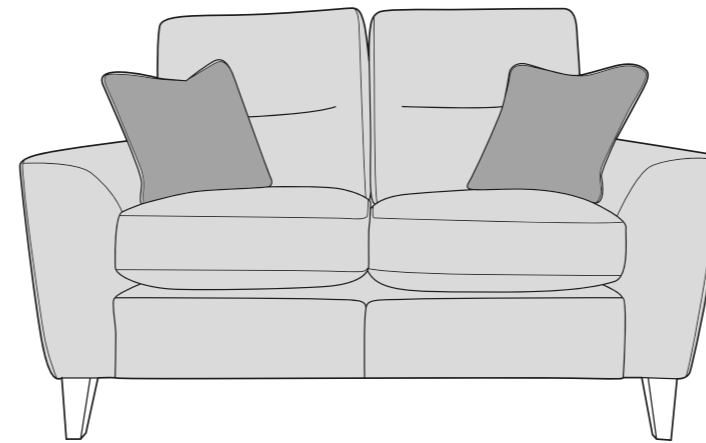

3 Seater Sofa (3ST)

2 Seater Sofa (2ST)

Love Chair (LOV)

Armchair (1ST)

 **COVER 1**
(BODY)

 **COVER 2**
(SCATTER)

Scatter Cushions

Front = Cover 2
Piping = Cover 1
Back = Cover 1

MANUFACTURER MEMBER

ALICE COVER GUIDE - STANDARD BACK

Please use this guide when ordering the following pieces to clarify cover options.

Chaise Easy Lounger: L2LR, RCC

Chaise Easy Lounger: LCC, R2LR

3 Seater Easy Lounger (3LR)

2 Seater Easy Lounger (2LR)

Love Chair Easy Lounger (LLR)

Armchair Easy Lounger (1LR)

 **COVER 1**
(BODY)

 **COVER 2**
(SCATTER)

Scatter Cushions

Front = Cover 2
Piping = Cover 1
Back = Cover 1

SUGGESTED ACCENT PIECES

Salute Swivel Chair (SWC)

Available with a choice of metal swivel base:

Black

Chrome

Storage Footstool (FSS)

MANUFACTURER MEMBER

ALICE DIMENSIONS (CM)

AVAILABLE PIECES	HEIGHT 1	WIDTH 2	DEPTH 3	SEAT HEIGHT 4	SEAT DEPTH 5	SEAT WIDTH 6	ACCESS DIAGONAL 7	OUTBACK HEIGHT 8	ARM HEIGHT 9	WEIGHT (KG) STATIC	WEIGHT (KG) EASY LOUNGER	SCATTER CUSHIONS
CHAISE SOFA: LH2, RCC or LCC, RH2	104	231	164	57	57	193	268	85	67	80.5	N/A	2
EASY LOUNGER CHAISE SOFA: L2LR, RCC or LCC, R2LR	104	231	164	57	57	193	268	85	67	N/A	99.5	2
LH2/RH2 UNIT	104	146	97	57	57	127	163	85	67	46	N/A	1
L2LR/R2LR EASY LOUNGER UNIT	104	146	97	57	57	127	163	85	67	N/A	55	1
LCC/RCC UNIT	104	85	164	57	57	66	181	85	67	44.5	N/A	1
3 SEATER SOFA (3ST) or 3 SEATER EASY LOUNGER (3LR)	104	197	97	57	57	158	206	85	67	60	77.2	2
2 SEATER SOFA (2ST) or 2 SEATER EASY LOUNGER (2LR)	104	167	97	57	57	128	180	85	67	53.2	70	2
LOVE CHAIR (LOV) or EASY LOUNGER LOVE CHAIR (LLR)	104	117	97	57	57	77	141	85	67	43	51.4	2
ARMCHAIR (1ST) or EASY LOUNGER ARMCHAIR (1LR)	104	102	97	57	57	61	129	85	67	39	49.4	1
ACCENT PIECES												
SALUTE SWIVEL CHAIR (SWC)	100	90	98	42	60	55	121	N/A	58	33.5	N/A	1
STORAGE FOOTSTOOL (FSS)	45	63	50	N/A	N/A	N/A	75	N/A	N/A	12.5	N/A	N/A