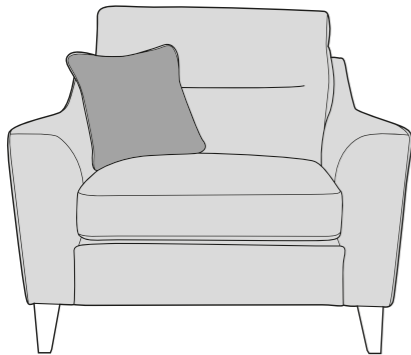

3 Seater Sofa (3ST)

2 Seater Sofa (2ST)

Love Chair (LOV)

Armchair (1ST)

 **COVER 1**
(BODY)

 **COVER 2**
(SCATTER)

Scatter Cushions

Front = Cover 2
Piping = Cover 1
Back = Cover 1

MANUFACTURER MEMBER

ALICE COVER GUIDE - STANDARD BACK

Please use this guide when ordering the following pieces to clarify cover options.

Chaise Easy Lounger: L2LR, RCC

Chaise Easy Lounger: LCC, R2LR

3 Seater Easy Lounger (3LR)

2 Seater Easy Lounger (2LR)

Love Chair Easy Lounger (LLR)

Armchair Easy Lounger (1LR)

 **COVER 1**
(BODY)

 **COVER 2**
(SCATTER)

Scatter Cushions

Front = Cover 2
Piping = Cover 1
Back = Cover 1

SUGGESTED ACCENT PIECES

Salute Swivel Chair (SWC)

Available with a choice of metal swivel base:

Black

Chrome

Storage Footstool (FSS)

MANUFACTURER MEMBER

ALICE DIMENSIONS (CM)

AVAILABLE PIECES	HEIGHT 1	WIDTH 2	DEPTH 3	SEAT HEIGHT 4	SEAT DEPTH 5	SEAT WIDTH 6	ACCESS DIAGONAL 7	OUTBACK HEIGHT 8	ARM HEIGHT 9	WEIGHT (KG) STATIC	WEIGHT (KG) EASY LOUNGER	SCATTER CUSHIONS
CHAISE SOFA: LH2, RCC or LCC, RH2	104	231	164	57	57	193	268	85	67	80.5	N/A	2
EASY LOUNGER CHAISE SOFA: L2LR, RCC or LCC, R2LR	104	231	164	57	57	193	268	85	67	N/A	99.5	2
LH2/RH2 UNIT	104	146	97	57	57	127	163	85	67	46	N/A	1
L2LR/R2LR EASY LOUNGER UNIT	104	146	97	57	57	127	163	85	67	N/A	55	1
LCC/RCC UNIT	104	85	164	57	57	66	181	85	67	44.5	N/A	1
3 SEATER SOFA (3ST) or 3 SEATER EASY LOUNGER (3LR)	104	197	97	57	57	158	206	85	67	60	77.2	2
2 SEATER SOFA (2ST) or 2 SEATER EASY LOUNGER (2LR)	104	167	97	57	57	128	180	85	67	53.2	70	2
LOVE CHAIR (LOV) or EASY LOUNGER LOVE CHAIR (LLR)	104	117	97	57	57	77	141	85	67	43	51.4	2
ARMCHAIR (1ST) or EASY LOUNGER ARMCHAIR (1LR)	104	102	97	57	57	61	129	85	67	39	49.4	1
ACCENT PIECES												
SALUTE SWIVEL CHAIR (SWC)	100	90	98	42	60	55	121	N/A	58	33.5	N/A	1
STORAGE FOOTSTOOL (FSS)	45	63	50	N/A	N/A	N/A	75	N/A	N/A	12.5	N/A	N/A