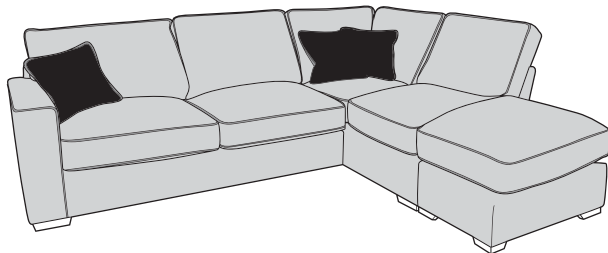

Aria Collection

2 seater standard back sofa shown in Tilly Natural (Cover 1), Kenzo Mink (Cover 2), Brassan Stone (Cover 3).

Colours represented are to be used as a guide only, colour shadings can vary slightly from each roll of fabric. Please refer to manufacturers swatch for more colour options.

DuoFlex

01/04/2025

ARIA COVER GUIDE: STANDARD BACK

Please use this guide when ordering the following pieces to clarify cover options.

Corner Group: LH2, COR, RH2

Corner Group: LH1, COR, RH1

Corner Group: LH2, COR, RH1

Corner Group: LH1, COR, RH2

Corner Group: LH2, RFC, FST

Corner Group: FST, LFC, RH2

Armless Unit (ALU)

3 Seater Sofa (3ST)

2 Seater Sofa (2ST)

**120cm Standard /
Deluxe Sofa Bed (2SB/2DB)**

Armchair (1ST)

-  **COVER 1**
(BODY)
-  **COVER 2**
(PIPING)
-  **COVER 3**
(SCATTER)

Scatter Cushions

Front = Cover 3
Piping = Cover 2
Back = Cover 1

ARIA COVER GUIDE: PILLOW BACK

Please use this guide when ordering the following pieces to clarify cover options.