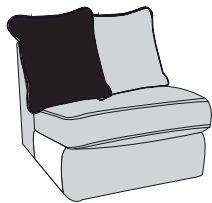

Corner Group: LH1, COR, RH2

Corner Group: LH2, RFC, FST

Corner Group: FST, LFC, RH2

Armless Unit (ALU)

3 Seater Sofa (3ST)

2 Seater Sofa (2ST)

**120cm Standard /
Deluxe Sofa Bed (2SB/2DB)**

Armchair (1ST)

-  **COVER 1**
(BODY)
-  **COVER 2**
(PIPING)
-  **COVER 3**
(SCATTER)

Scatter Cushions

Front = Cover 3
Piping = Cover 2
Back = Cover 1

ARIA COVER GUIDE: PILLOW BACK

Please use this guide when ordering the following pieces to clarify cover options.

Corner Group: LH2, COR, RH2

Corner Group: LH1, COR, RH1

Corner Group: LH2, COR, RH1

Corner Group: LH1, COR, RH2

Corner Group: LH2, RFC, FST

Corner Group: FST, LFC, RH2

Armless Unit (ALU)

3 Seater Sofa (3ST)

2 Seater Sofa (2ST)

-  **COVER 1**
(BODY)
-  **COVER 2**
(PIPING)
-  **COVER 3**
(PILLOW)
-  **COVER 4**
(SCATTER)

Scatter Cushions

Front = Cover 4
Piping = Cover 2
Back = Cover 1

SUGGESTED ACCENT PIECES

Salute Swivel Chair (SWC)