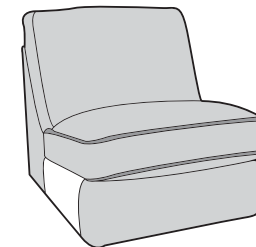

Corner Group: LH1, COR, RH2

Corner Group: LH2, RFC, FST

Corner Group: FST, LFC, RH2

Armless Unit (ALU)

3 Seater Sofa (3ST)

2 Seater Sofa (2ST)

**120cm Standard /
Deluxe Sofa Bed (2SB/2DB)**

Armchair (1ST)

-  **COVER 1**
(BODY)
-  **COVER 2**
(PIPING)
-  **COVER 3**
(SCATTER)

Scatter Cushions

Front = Cover 3
Piping = Cover 2
Back = Cover 1

ARIA COVER GUIDE: PILLOW BACK

Please use this guide when ordering the following pieces to clarify cover options.

Corner Group: LH2, COR, RH2

Corner Group: LH1, COR, RH1

Corner Group: LH2, COR, RH1

Corner Group: LH1, COR, RH2

Corner Group: LH2, RFC, FST

Corner Group: FST, LFC, RH2

Armless Unit (ALU)

3 Seater Sofa (3ST)

2 Seater Sofa (2ST)

-  **COVER 1**
(BODY)
-  **COVER 2**
(PIPING)
-  **COVER 3**
(PILLOW)
-  **COVER 4**
(SCATTER)

Scatter Cushions

Front = Cover 4
Piping = Cover 2
Back = Cover 1

SUGGESTED ACCENT PIECES

Salute Swivel Chair (SWC)