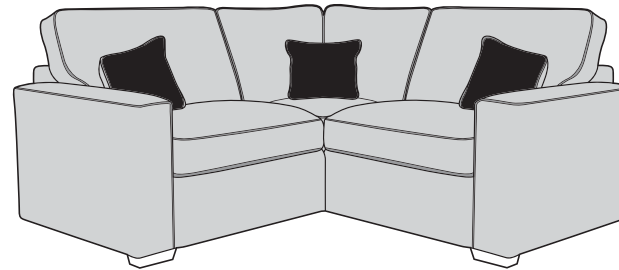

Aria Collection

2 seater standard back sofa shown in Tilly Natural (Cover 1), Kenzo Mink (Cover 2), Brassan Stone (Cover 3).

Colours represented are to be used as a guide only, colour shadings can vary slightly from each roll of fabric. Please refer to manufacturers swatch for more colour options.

DuoFlex

01/04/2025

ARIA COVER GUIDE: STANDARD BACK

Please use this guide when ordering the following pieces to clarify cover options.

Corner Group: LH2, COR, RH2

Corner Group: LH1, COR, RH1

Corner Group: LH2, COR, RH1

Corner Group: LH1, COR, RH2

Corner Group: LH2, RFC, FST

Corner Group: FST, LFC, RH2

Armless Unit (ALU)

3 Seater Sofa (3ST)

2 Seater Sofa (2ST)

**120cm Standard /
Deluxe Sofa Bed (2SB/2DB)**

Armchair (1ST)

-  **COVER 1**
(BODY)
-  **COVER 2**
(PIPING)
-  **COVER 3**
(SCATTER)

Scatter Cushions

Front = Cover 3
Piping = Cover 2
Back = Cover 1

ARIA COVER GUIDE: PILLOW BACK

Please use this guide when ordering the following pieces to clarify cover options.