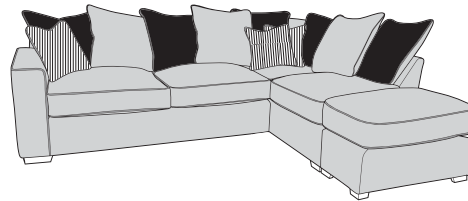

Corner Group: LH1, COR, RH2

Corner Group: LH2, RFC, FST

Corner Group: FST, LFC, RH2

Armless Unit (ALU)

3 Seater Sofa (3ST)

2 Seater Sofa (2ST)

**120cm Standard /
Deluxe Sofa Bed (2SB/2DB)**

Armchair (1ST)

-  **COVER 1**
(BODY)
-  **COVER 2**
(PIPING)
-  **COVER 3**
(SCATTER)

Scatter Cushions

Front = Cover 3
Piping = Cover 2
Back = Cover 1

ARIA COVER GUIDE: PILLOW BACK

Please use this guide when ordering the following pieces to clarify cover options.

Corner Group: LH2, COR, RH2

Corner Group: LH1, COR, RH1

Corner Group: LH2, COR, RH1

Corner Group: LH1, COR, RH2

Corner Group: LH2, RFC, FST

Corner Group: FST, LFC, RH2

Armless Unit (ALU)

3 Seater Sofa (3ST)

2 Seater Sofa (2ST)

-  **COVER 1**
(BODY)
-  **COVER 2**
(PIPING)
-  **COVER 3**
(PILLOW)
-  **COVER 4**
(SCATTER)

Scatter Cushions

Front = Cover 4
Piping = Cover 2
Back = Cover 1

SUGGESTED ACCENT PIECES

Salute Swivel Chair (SWC)