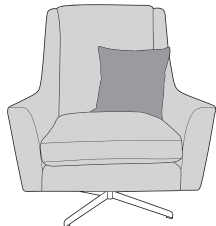

-  **COVER 1**
(BODY)
-  **COVER 2**
(PIPING)
-  **COVER 3**
(SCATTER)

Scatter Cushions

Front = Cover 3
Piping = Cover 2
Back = Cover 1

ARIA COVER GUIDE: PILLOW BACK

Please use this guide when ordering the following pieces to clarify cover options.

Corner Group: LH2, COR, RH2

Corner Group: LH1, COR, RH1

Corner Group: LH2, COR, RH1

Corner Group: LH1, COR, RH2

Corner Group: LH2, RFC, FST

Corner Group: FST, LFC, RH2

Armless Unit (ALU)

3 Seater Sofa (3ST)

2 Seater Sofa (2ST)

-  **COVER 1**
(BODY)
-  **COVER 2**
(PIPING)
-  **COVER 3**
(PILLOW)
-  **COVER 4**
(SCATTER)

Scatter Cushions

Front = Cover 4
Piping = Cover 2
Back = Cover 1

SUGGESTED ACCENT PIECES

Salute Swivel Chair (SWC)