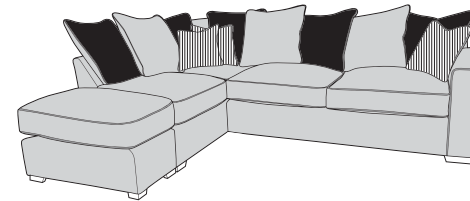

Corner Group: LH1, COR, RH2

Corner Group: LH2, RFC, FST

Corner Group: FST, LFC, RH2

Armless Unit (ALU)

3 Seater Sofa (3ST)

2 Seater Sofa (2ST)

**120cm Standard /
Deluxe Sofa Bed (2SB/2DB)**

Armchair (1ST)

-  **COVER 1**
(BODY)
-  **COVER 2**
(PIPING)
-  **COVER 3**
(SCATTER)

Scatter Cushions

Front = Cover 3
Piping = Cover 2
Back = Cover 1

ARIA COVER GUIDE: PILLOW BACK

Please use this guide when ordering the following pieces to clarify cover options.

Corner Group: LH2, COR, RH2

Corner Group: LH1, COR, RH1

Corner Group: LH2, COR, RH1

Corner Group: LH1, COR, RH2

Corner Group: LH2, RFC, FST

Corner Group: FST, LFC, RH2

Armless Unit (ALU)

3 Seater Sofa (3ST)

2 Seater Sofa (2ST)

-  **COVER 1**
(BODY)
-  **COVER 2**
(PIPING)
-  **COVER 3**
(PILLOW)
-  **COVER 4**
(SCATTER)

Scatter Cushions

Front = Cover 4
Piping = Cover 2
Back = Cover 1

SUGGESTED ACCENT PIECES

Salute Swivel Chair (SWC)