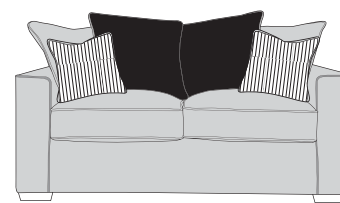

Corner Group: LH1, COR, RH2

Corner Group: LH2, RFC, FST

Corner Group: FST, LFC, RH2

Armless Unit (ALU)

3 Seater Sofa (3ST)

2 Seater Sofa (2ST)

**120cm Standard /
Deluxe Sofa Bed (2SB/2DB)**

Armchair (1ST)

-  **COVER 1**
(BODY)
-  **COVER 2**
(PIPING)
-  **COVER 3**
(SCATTER)

Scatter Cushions

Front = Cover 3
Piping = Cover 2
Back = Cover 1

ARIA COVER GUIDE: PILLOW BACK

Please use this guide when ordering the following pieces to clarify cover options.

Corner Group: LH2, COR, RH2

Corner Group: LH1, COR, RH1

Corner Group: LH2, COR, RH1

Corner Group: LH1, COR, RH2

Corner Group: LH2, RFC, FST

Corner Group: FST, LFC, RH2

Armless Unit (ALU)

3 Seater Sofa (3ST)

2 Seater Sofa (2ST)

-  **COVER 1**
(BODY)
-  **COVER 2**
(PIPING)
-  **COVER 3**
(PILLOW)
-  **COVER 4**
(SCATTER)

Scatter Cushions

Front = Cover 4
Piping = Cover 2
Back = Cover 1

SUGGESTED ACCENT PIECES

Salute Swivel Chair (SWC)