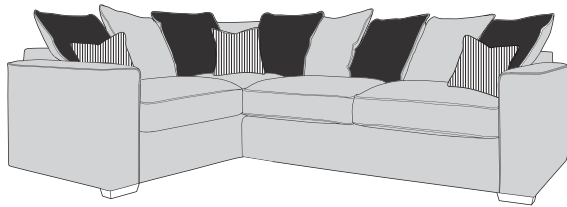

Corner Group: LH1, COR, RH2

Corner Group: LH2, RFC, FST

Corner Group: FST, LFC, RH2

Armless Unit (ALU)

3 Seater Sofa (3ST)

2 Seater Sofa (2ST)

**120cm Standard /
Deluxe Sofa Bed (2SB/2DB)**

Armchair (1ST)

-  **COVER 1**
(BODY)
-  **COVER 2**
(PIPING)
-  **COVER 3**
(SCATTER)

Scatter Cushions

Front = Cover 3
Piping = Cover 2
Back = Cover 1

ARIA COVER GUIDE: PILLOW BACK

Please use this guide when ordering the following pieces to clarify cover options.

Corner Group: LH2, COR, RH2

Corner Group: LH1, COR, RH1

Corner Group: LH2, COR, RH1

Corner Group: LH1, COR, RH2

Corner Group: LH2, RFC, FST

Corner Group: FST, LFC, RH2

Armless Unit (ALU)

3 Seater Sofa (3ST)

2 Seater Sofa (2ST)

-  **COVER 1**
(BODY)
-  **COVER 2**
(PIPING)
-  **COVER 3**
(PILLOW)
-  **COVER 4**
(SCATTER)

Scatter Cushions

Front = Cover 4
Piping = Cover 2
Back = Cover 1

SUGGESTED ACCENT PIECES

Salute Swivel Chair (SWC)