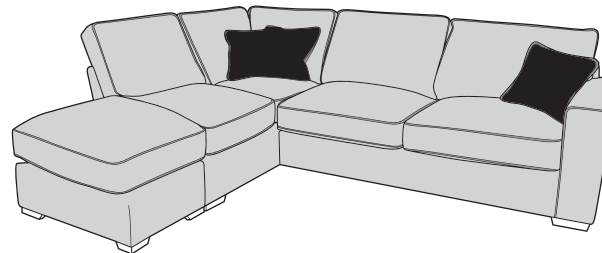

Aria Collection

2 seater standard back sofa shown in Tilly Natural (Cover 1), Kenzo Mink (Cover 2), Brassan Stone (Cover 3).

Colours represented are to be used as a guide only, colour shadings can vary slightly from each roll of fabric. Please refer to manufacturers swatch for more colour options.

DuoFlex

01/04/2025

ARIA COVER GUIDE: STANDARD BACK

Please use this guide when ordering the following pieces to clarify cover options.

Corner Group: LH2, COR, RH2

Corner Group: LH1, COR, RH1

Corner Group: LH2, COR, RH1

Corner Group: LH1, COR, RH2

Corner Group: LH2, RFC, FST

Corner Group: FST, LFC, RH2

Armless Unit (ALU)

3 Seater Sofa (3ST)

2 Seater Sofa (2ST)

**120cm Standard /
Deluxe Sofa Bed (2SB/2DB)**

Armchair (1ST)

-  **COVER 1**
(BODY)
-  **COVER 2**
(PIPING)
-  **COVER 3**
(SCATTER)

Scatter Cushions

Front = Cover 3
Piping = Cover 2
Back = Cover 1

ARIA COVER GUIDE: PILLOW BACK

Please use this guide when ordering the following pieces to clarify cover options.