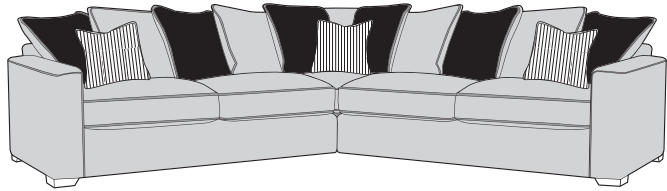

Corner Group: LH1, COR, RH2

Corner Group: LH2, RFC, FST

Corner Group: FST, LFC, RH2

Armless Unit (ALU)

3 Seater Sofa (3ST)

2 Seater Sofa (2ST)

**120cm Standard /
Deluxe Sofa Bed (2SB/2DB)**

Armchair (1ST)

-  **COVER 1**
(BODY)
-  **COVER 2**
(PIPING)
-  **COVER 3**
(SCATTER)

Scatter Cushions

Front = Cover 3
Piping = Cover 2
Back = Cover 1

ARIA COVER GUIDE: PILLOW BACK

Please use this guide when ordering the following pieces to clarify cover options.

Corner Group: LH2, COR, RH2

Corner Group: LH1, COR, RH1

Corner Group: LH2, COR, RH1

Corner Group: LH1, COR, RH2

Corner Group: LH2, RFC, FST

Corner Group: FST, LFC, RH2

Armless Unit (ALU)

3 Seater Sofa (3ST)

2 Seater Sofa (2ST)

-  **COVER 1**
(BODY)
-  **COVER 2**
(PIPING)
-  **COVER 3**
(PILLOW)
-  **COVER 4**
(SCATTER)

Scatter Cushions

Front = Cover 4
Piping = Cover 2
Back = Cover 1

SUGGESTED ACCENT PIECES

Salute Swivel Chair (SWC)