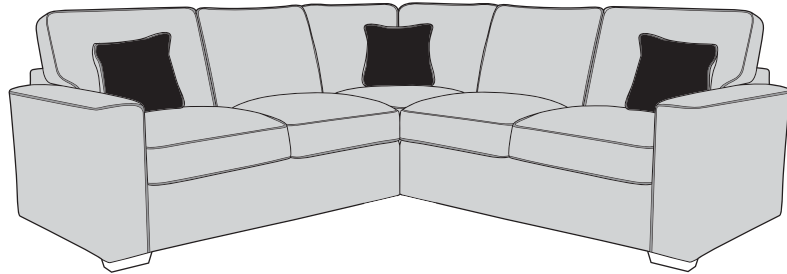

Aria Collection

2 seater standard back sofa shown in Tilly Natural (Cover 1), Kenzo Mink (Cover 2), Brassan Stone (Cover 3).

Colours represented are to be used as a guide only, colour shadings can vary slightly from each roll of fabric. Please refer to manufacturers swatch for more colour options.

DuoFlex

01/04/2025

ARIA COVER GUIDE: STANDARD BACK

Please use this guide when ordering the following pieces to clarify cover options.

Corner Group: LH2, COR, RH2

Corner Group: LH1, COR, RH1

Corner Group: LH2, COR, RH1

Corner Group: LH1, COR, RH2

Corner Group: LH2, RFC, FST

Corner Group: FST, LFC, RH2

Armless Unit (ALU)

3 Seater Sofa (3ST)

2 Seater Sofa (2ST)

**120cm Standard /
Deluxe Sofa Bed (2SB/2DB)**

Armchair (1ST)

-  **COVER 1**
(BODY)
-  **COVER 2**
(PIPING)
-  **COVER 3**
(SCATTER)

Scatter Cushions

Front = Cover 3
Piping = Cover 2
Back = Cover 1

ARIA COVER GUIDE: PILLOW BACK

Please use this guide when ordering the following pieces to clarify cover options.