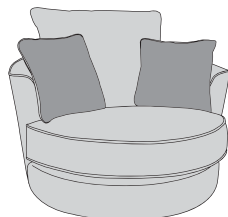

Affinity Swivel Chair (SWC)