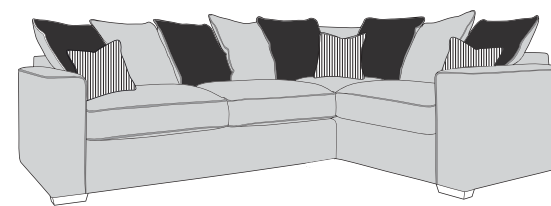

Corner Group: LH1, COR, RH2

Corner Group: LH2, RFC, FST

Corner Group: FST, LFC, RH2

Armless Unit (ALU)

3 Seater Sofa (3ST)

2 Seater Sofa (2ST)

**120cm Standard /
Deluxe Sofa Bed (2SB/2DB)**

Armchair (1ST)

-  **COVER 1**
(BODY)
-  **COVER 2**
(PIPING)
-  **COVER 3**
(SCATTER)

Scatter Cushions

Front = Cover 3
Piping = Cover 2
Back = Cover 1

ARIA COVER GUIDE: PILLOW BACK

Please use this guide when ordering the following pieces to clarify cover options.

Corner Group: LH2, COR, RH2

Corner Group: LH1, COR, RH1

Corner Group: LH2, COR, RH1

Corner Group: LH1, COR, RH2

Corner Group: LH2, RFC, FST

Corner Group: FST, LFC, RH2

Armless Unit (ALU)

3 Seater Sofa (3ST)

2 Seater Sofa (2ST)

-  **COVER 1**
(BODY)
-  **COVER 2**
(PIPING)
-  **COVER 3**
(PILLOW)
-  **COVER 4**
(SCATTER)

Scatter Cushions

Front = Cover 4
Piping = Cover 2
Back = Cover 1

SUGGESTED ACCENT PIECES

Salute Swivel Chair (SWC)