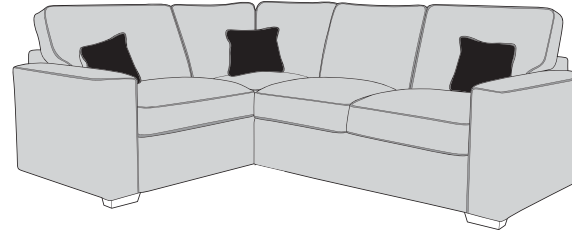

Aria Collection

2 seater standard back sofa shown in Tilly Natural (Cover 1), Kenzo Mink (Cover 2), Brassan Stone (Cover 3).

Colours represented are to be used as a guide only, colour shadings can vary slightly from each roll of fabric. Please refer to manufacturers swatch for more colour options.

DuoFlex

01/04/2025

ARIA COVER GUIDE: STANDARD BACK

Please use this guide when ordering the following pieces to clarify cover options.

Corner Group: LH2, COR, RH2

Corner Group: LH1, COR, RH1

Corner Group: LH2, COR, RH1

Corner Group: LH1, COR, RH2

Corner Group: LH2, RFC, FST

Corner Group: FST, LFC, RH2

Armless Unit (ALU)

3 Seater Sofa (3ST)

2 Seater Sofa (2ST)

**120cm Standard /
Deluxe Sofa Bed (2SB/2DB)**

Armchair (1ST)

-  **COVER 1**
(BODY)
-  **COVER 2**
(PIPING)
-  **COVER 3**
(SCATTER)

Scatter Cushions

Front = Cover 3
Piping = Cover 2
Back = Cover 1

ARIA COVER GUIDE: PILLOW BACK

Please use this guide when ordering the following pieces to clarify cover options.