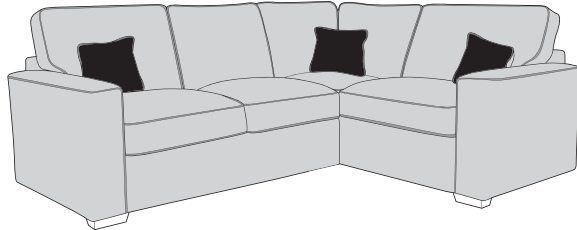

Aria Collection

2 seater standard back sofa shown in Tilly Natural (Cover 1), Kenzo Mink (Cover 2), Brassan Stone (Cover 3).

Colours represented are to be used as a guide only, colour shadings can vary slightly from each roll of fabric. Please refer to manufacturers swatch for more colour options.

DuoFlex

01/04/2025

ARIA COVER GUIDE: STANDARD BACK

Please use this guide when ordering the following pieces to clarify cover options.

Corner Group: LH2, COR, RH2

Corner Group: LH1, COR, RH1

Corner Group: LH2, COR, RH1

Corner Group: LH1, COR, RH2

Corner Group: LH2, RFC, FST

Corner Group: FST, LFC, RH2

Armless Unit (ALU)

3 Seater Sofa (3ST)

2 Seater Sofa (2ST)

**120cm Standard /
Deluxe Sofa Bed (2SB/2DB)**

Armchair (1ST)

-  **COVER 1**
(BODY)
-  **COVER 2**
(PIPING)
-  **COVER 3**
(SCATTER)

Scatter Cushions

Front = Cover 3
Piping = Cover 2
Back = Cover 1

ARIA COVER GUIDE: PILLOW BACK

Please use this guide when ordering the following pieces to clarify cover options.