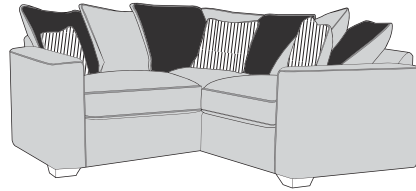

Corner Group: LH1, COR, RH2

Corner Group: LH2, RFC, FST

Corner Group: FST, LFC, RH2

Armless Unit (ALU)

3 Seater Sofa (3ST)

2 Seater Sofa (2ST)

**120cm Standard /
Deluxe Sofa Bed (2SB/2DB)**

Armchair (1ST)

-  **COVER 1**
(BODY)
-  **COVER 2**
(PIPING)
-  **COVER 3**
(SCATTER)

Scatter Cushions

Front = Cover 3
Piping = Cover 2
Back = Cover 1

ARIA COVER GUIDE: PILLOW BACK

Please use this guide when ordering the following pieces to clarify cover options.

Corner Group: LH2, COR, RH2

Corner Group: LH1, COR, RH1

Corner Group: LH2, COR, RH1

Corner Group: LH1, COR, RH2

Corner Group: LH2, RFC, FST

Corner Group: FST, LFC, RH2

Armless Unit (ALU)

3 Seater Sofa (3ST)

2 Seater Sofa (2ST)

-  **COVER 1**
(BODY)
-  **COVER 2**
(PIPING)
-  **COVER 3**
(PILLOW)
-  **COVER 4**
(SCATTER)

Scatter Cushions

Front = Cover 4
Piping = Cover 2
Back = Cover 1

SUGGESTED ACCENT PIECES

Salute Swivel Chair (SWC)