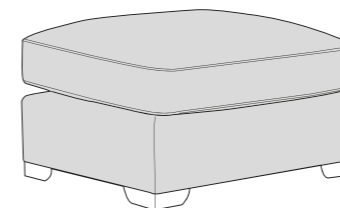

LH2, R2C (L2, R2C) Group

L2C, RH2 (L2C, R2) Group

LH2, COR, RH2 (L2, CO, R2) Group

LH1, COR, RH1 (L1, CO, R1) Group

ALU (AU)

4 Seater modular sofa (4MD)

3 Seater sofa (3ST)

2 Seater sofa (2ST)

Love chair (LOV)

Arm chair (1ST)

3 Seater Sofa Bed (3SB, 3DB)

(Available in Standard or Deluxe)

2 Seater Sofa Bed (2SB, 2DB)

(Available in Standard or Deluxe)

Chair Sofa Bed (1SB, 1DB)

(Available in Standard or Deluxe)

Large Footstool (FST)

 **COVER 1**
(BODY)

 **COVER 2**
(SCATTER)

Standard Back
Scatter Cushions

Front = Cover 2
Piping = Cover 1
Back = Cover 1

 **BFA**
BRITISH FURNITURE
ASSOCIATION
MANUFACTURER MEMBER

 **A CID**
ANTI COPYING IN DESIGN