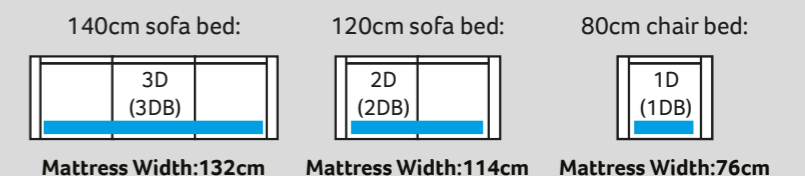

Mattress Thickness: 6cm

Mattress Length: 185cm

3 fold action is 140Kg total max occupancy weight

DELUXE ACTION & SPRUNG MATTRESS

A two fold metal action with beech slats. Complemented by a deluxe sprung mattress. For everyday use.

Mattress thickness: 11.5cm

Mattress Length: 183cm

2 fold action is 160Kg total max occupancy weight

Sofa beds available as standard back only

DIMENSION GUIDE

Check the diagonal access dimension to ensure furniture will fit in your home.