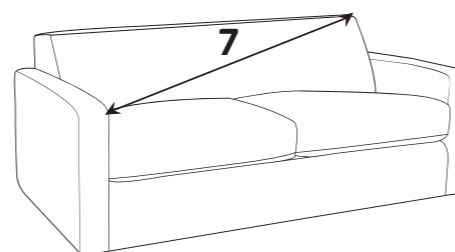

Mattress thickness: 11.5cm

Mattress Length: 183cm

2 fold action is 160Kg total max occupancy weight

Sofa beds available as standard back only

DIMENSION GUIDE

Check the diagonal access dimension to ensure furniture will fit in your home.

- 1 - HEIGHT
- 2 - WIDTH
- 3 - DEPTH
- 4 - SEAT HEIGHT
- 5 - SEAT DEPTH (STD & PILLOW)
- 6 - SEAT WIDTH

- 7 - DIAGONAL ACCESS
- 8 - OUTBACK HEIGHT
- 9 - ARM HEIGHT

Please note: All dimension are approximate. Allow tolerance of +/- 2.5cm. Depth measurement includes seat cushion overhang.