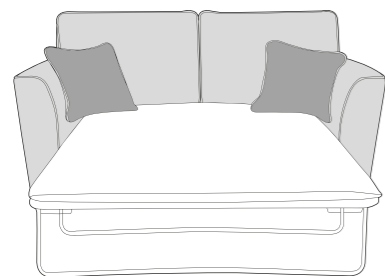

LH2, R2C (L2, R2C) Group

L2C, RH2 (L2C, R2) Group

LH2, COR, RH2 (L2, CO, R2) Group

LH1, COR, RH1 (L1, CO, R1) Group

ALU (AU)

4 Seater modular sofa (4MD)

3 Seater sofa (3ST)

2 Seater sofa (2ST)

Love chair (LOV)

Arm chair (1ST)

3 Seater Sofa Bed (3SB, 3DB)

(Available in Standard or Deluxe)

2 Seater Sofa Bed (2SB, 2DB)

(Available in Standard or Deluxe)

Chair Sofa Bed (1SB, 1DB)

(Available in Standard or Deluxe)

Large Footstool (FST)

 **COVER 1**
(BODY)

 **COVER 2**
(SCATTER)

Standard Back
Scatter Cushions

Front = Cover 2
Piping = Cover 1
Back = Cover 1

 **BFA**
BRITISH FURNITURE
ASSOCIATION
MANUFACTURER MEMBER

 **A CID**
ANTI COPYING IN DESIGN