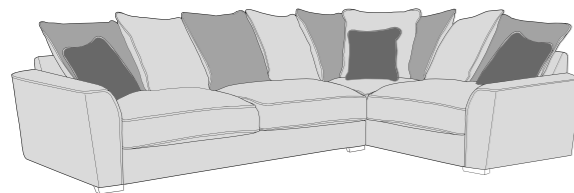

LH2, COR, RH1 (L2, CO, R1) Group