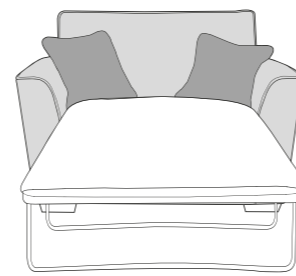

LH2, R2C (L2, R2C) Group

L2C, RH2 (L2C, R2) Group

LH2, COR, RH2 (L2, CO, R2) Group

LH1, COR, RH1 (L1, CO, R1) Group

ALU (AU)

4 Seater modular sofa (4MD)

3 Seater sofa (3ST)

2 Seater sofa (2ST)

Love chair (LOV)

Arm chair (1ST)

3 Seater Sofa Bed (3SB, 3DB)

(Available in Standard or Deluxe)

2 Seater Sofa Bed (2SB, 2DB)

(Available in Standard or Deluxe)

Chair Sofa Bed (1SB, 1DB)

(Available in Standard or Deluxe)

Large Footstool (FST)

 **COVER 1**
(BODY)

 **COVER 2**
(SCATTER)

Standard Back
Scatter Cushions

Front = Cover 2
Piping = Cover 1
Back = Cover 1

 **BFA**
BRITISH FURNITURE
ASSOCIATION
MANUFACTURER MEMBER

 **A CID**
ANTI COPYING IN DESIGN