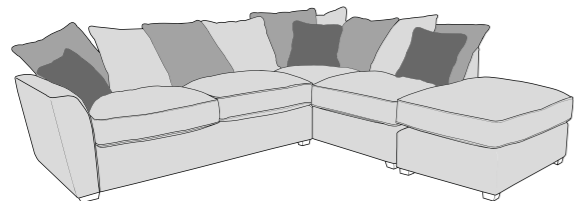

LH2, R2C (L2, R2C) Group

L2C, RH2 (L2C, R2) Group

LH2, COR, RH2 (L2, CO, R2) Group

LH1, COR, RH1 (L1, CO, R1) Group

ALU (AU)

4 Seater modular sofa (4MD)

3 Seater sofa (3ST)

2 Seater sofa (2ST)

Love chair (LOV)

Arm chair (1ST)

3 Seater Sofa Bed (3SB, 3DB)

(Available in Standard or Deluxe)

2 Seater Sofa Bed (2SB, 2DB)

(Available in Standard or Deluxe)

Chair Sofa Bed (1SB, 1DB)

(Available in Standard or Deluxe)

Large Footstool (FST)

 **COVER 1**
(BODY)

 **COVER 2**
(SCATTER)

Standard Back
Scatter Cushions

Front = Cover 2
Piping = Cover 1
Back = Cover 1

 **BFA**
BRITISH FURNITURE
ASSOCIATION
MANUFACTURER MEMBER

 **A CID**
ANTI COPYING IN DESIGN

FANTASIA COVER GUIDE - PILLOW BACK

Please use this guide when ordering the following pieces to clarify cover options.

PILLOW BACK

LH2, RFC, FST (L2, RFC, P) Group

FST, LFC, RH2 (P, LFC, R2) Group

L2S, RFC, FST (L2S, RFC, P) Group