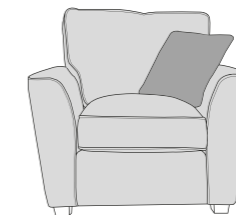

LH2, R2C (L2, R2C) Group

L2C, RH2 (L2C, R2) Group

LH2, COR, RH2 (L2, CO, R2) Group

LH1, COR, RH1 (L1, CO, R1) Group

ALU (AU)

4 Seater modular sofa (4MD)

3 Seater sofa (3ST)

2 Seater sofa (2ST)

Love chair (LOV)

Arm chair (1ST)

3 Seater Sofa Bed (3SB, 3DB)

(Available in Standard or Deluxe)

2 Seater Sofa Bed (2SB, 2DB)

(Available in Standard or Deluxe)

Chair Sofa Bed (1SB, 1DB)

(Available in Standard or Deluxe)

Large Footstool (FST)

 **COVER 1**
(BODY)

 **COVER 2**
(SCATTER)

Standard Back
Scatter Cushions

Front = Cover 2
Piping = Cover 1
Back = Cover 1

 **BFA**
BRITISH FURNITURE
ASSOCIATION
MANUFACTURER MEMBER

 **A CID**
ANTI COPYING IN DESIGN