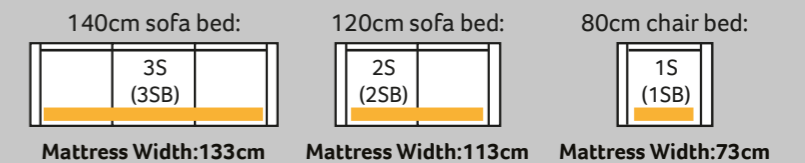

Mattress Thickness: 6cm

Mattress Length: 185cm

3 fold action is 140Kg total max occupancy weight

DELUXE ACTION & SPRUNG MATTRESS

A two fold metal action with beech slats. Complemented by a deluxe sprung mattress. For everyday use.

Mattress thickness: 11.5cm

Mattress Length: 183cm

2 fold action is 160Kg total max occupancy weight

Sofa beds available as standard back only

DIMENSION GUIDE

Check the diagonal access dimension to ensure furniture will fit in your home.