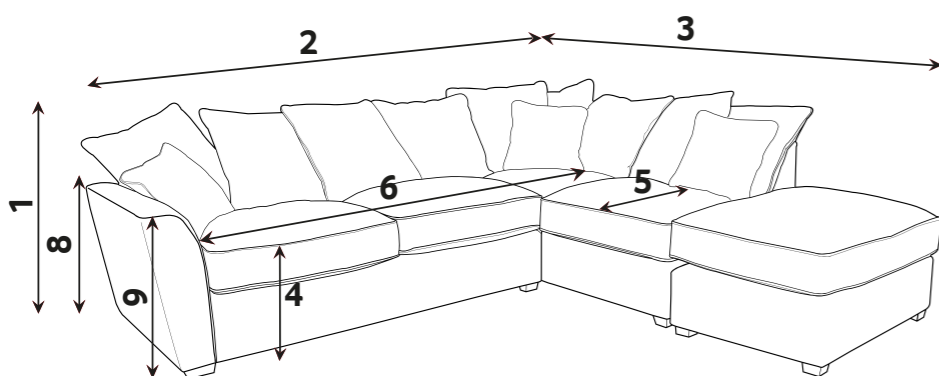

Mattress thickness: 11.5cm

Mattress Length: 183cm

2 fold action is 160Kg total max occupancy weight

Sofa beds available as standard back only

DIMENSION GUIDE

Check the diagonal access dimension to ensure furniture will fit in your home.

- 1 - HEIGHT
- 2 - WIDTH
- 3 - DEPTH
- 4 - SEAT HEIGHT
- 5 - SEAT DEPTH (STD & PILLOW)
- 6 - SEAT WIDTH

- 7 - DIAGONAL ACCESS
- 8 - OUTBACK HEIGHT
- 9 - ARM HEIGHT

Please note: All dimension are approximate. Allow tolerance of +/- 2.5cm. Depth measurement includes seat cushion overhang.