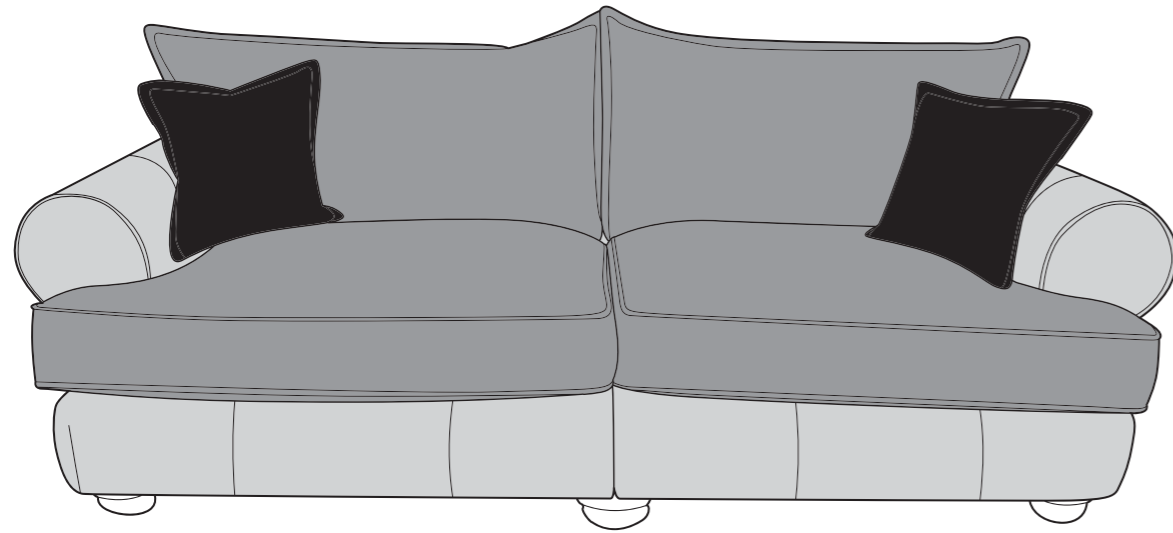

Colours represented are to be used as a guide only, colour shadings can vary slightly from each roll of fabric/leather hide. Please refer to manufacturers swatch for more colour options.

08/05/2025

HORATIO MIX COVER GUIDE: STANDARD BACK

Please use this guide when ordering the following pieces to clarify cover options.

4 Seater Modular Sofa - 4MD-S-C

3 Seater Sofa - 3ST-S-C

2 Seater Sofa - 2ST-S-C

Love Chair - LOV-S-C

COVER 1
(OUTER / FRONT
BORDER / ARM/
SIDES)

COVER 2
(INNER/
OUTSIDE BACK)

COVER 3
(SCATTER)

Standard back
Scatter Cushions

Front = Cover 3
Back = Cover 2
Flanged Edge

MANUFACTURER MEMBER

HORATIO MIX COVER GUIDE: PILLOW BACK

Please use this guide when ordering the following pieces to clarify cover options.

Please note : All dimension are approximate. Allow tolerance of +/- 2.5cm.

A high density foam base seat interior with a duck feather filled, channelled topper which provides both luxurious softness and support.