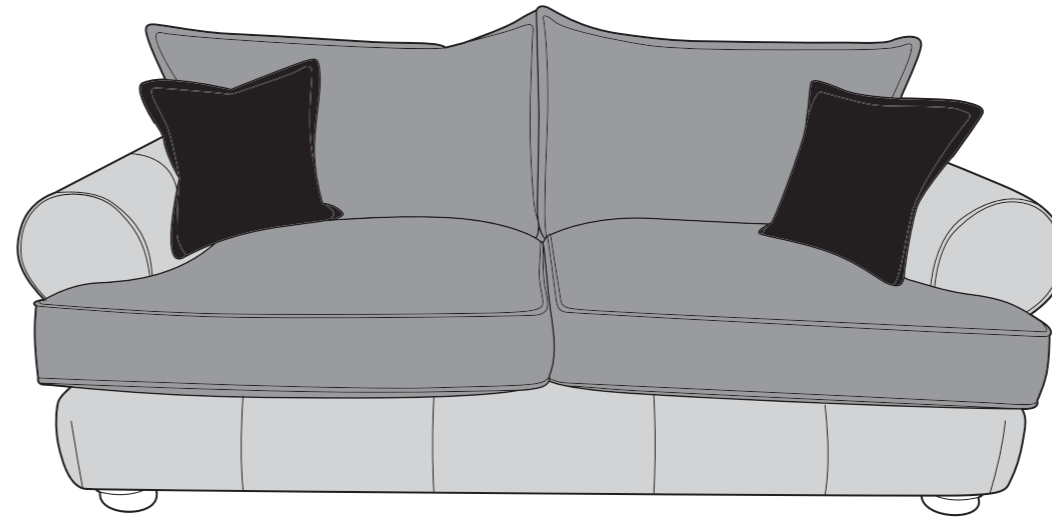

Colours represented are to be used as a guide only, colour shadings can vary slightly from each roll of fabric/leather hide. Please refer to manufacturers swatch for more colour options.

08/05/2025

HORATIO MIX COVER GUIDE: STANDARD BACK

Please use this guide when ordering the following pieces to clarify cover options.

4 Seater Modular Sofa - 4MD-S-C

3 Seater Sofa - 3ST-S-C

2 Seater Sofa - 2ST-S-C

Love Chair - LOV-S-C

COVER 1
(OUTER / FRONT
BORDER / ARM/
SIDES)

COVER 2
(INNER/
OUTSIDE BACK)

COVER 3
(SCATTER)

Standard back
Scatter Cushions

Front = Cover 3
Back = Cover 2
Flanged Edge

MANUFACTURER MEMBER

HORATIO MIX COVER GUIDE: PILLOW BACK

Please use this guide when ordering the following pieces to clarify cover options.

Please note : All dimension are approximate. Allow tolerance of +/- 2.5cm.

A high density foam base seat interior with a duck feather filled, channelled topper which provides both luxurious softness and support.