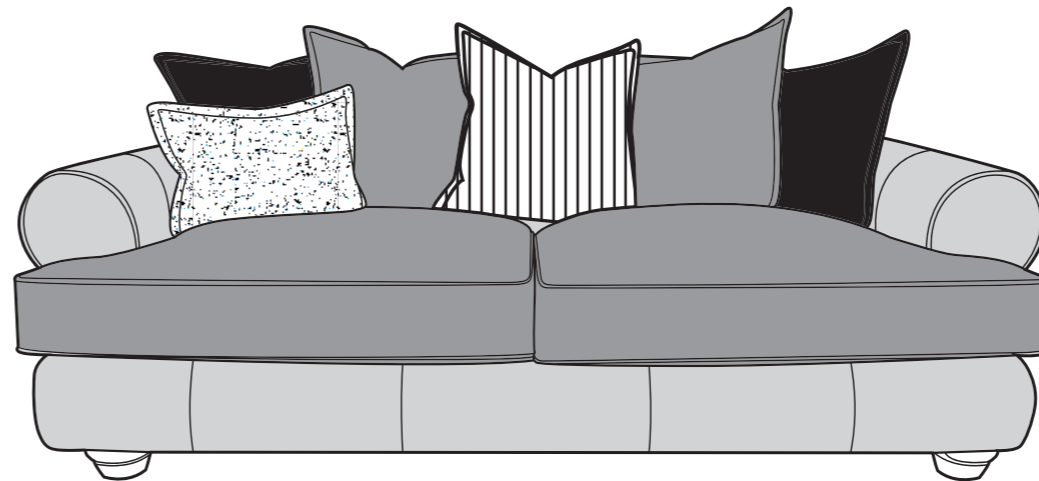

Please use this guide when ordering the following pieces to clarify cover options.

4 Seater Modular Sofa - 4MD-S-C

3 Seater Sofa - 3ST-S-C

2 Seater Sofa - 2ST-S-C

Love Chair - LOV-S-C

COVER 1
(OUTER / FRONT
BORDER / ARM/
SIDES)

COVER 2
(INNER/
OUTSIDE BACK)

COVER 3
(SCATTER)

Standard back
Scatter Cushions

Front = Cover 3
Back = Cover 2
Flanged Edge

MANUFACTURER MEMBER

HORATIO MIX COVER GUIDE: PILLOW BACK

Please use this guide when ordering the following pieces to clarify cover options.

4 Seater Modular Sofa - 4MD-P-C

3 Seater Sofa - 3ST-P-C

2 Seater Sofa - 2ST-P-C

Love Chair - LOV-P-C

COVER 1
(OUTER / FRONT BORDER/ ARM/ SIDES)

COVER 2
(INNER/ OUTSIDE BACK/ PILLOW)

COVER 3
(PILLOW)

COVER 4
(PILLOW)