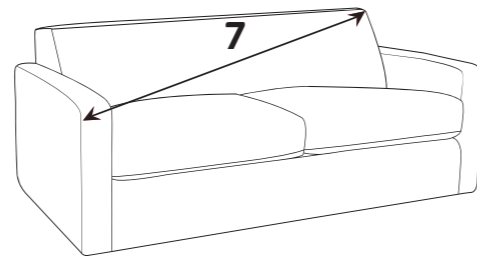

* Pillow Back with sumptuous feather filled pillow backs and feather bolsters 

* Serpentine seat springs & silent wire.

* Elasticated back webbing.

DIMENSION GUIDE

Check the diagonal access dimension to ensure furniture will fit in your home.

- 1 - HEIGHT
- 2 - WIDTH
- 3 - DEPTH
- 4 - SEAT HEIGHT
- 5 - SEAT DEPTH (STD & PILLOW)
- 6 - SEAT WIDTH
- 7 - DIAGONAL ACCESS
- 8 - OUTBACK HEIGHT
- 9 - ARM HEIGHT

Illustrations used for reference only.

Please note : All dimension are approximate. Allow tolerance of +/- 2.5cm.

A high density foam base seat interior with a duck feather filled, channelled topper which provides both luxurious softness and support.