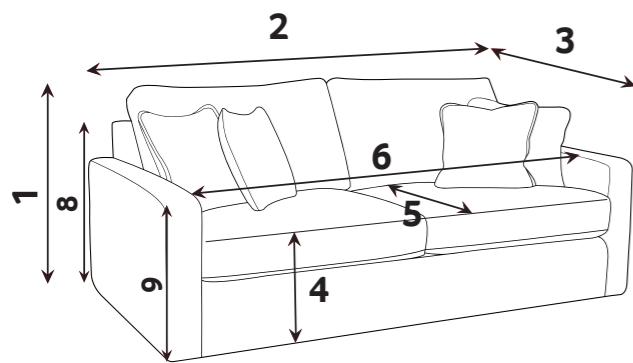

COVER 1
(OUTER / BOLSTER FRONT)

COVER 2
(INNER / BOLSTER BACK)

Bolster Cushion

Front = Cover 1
Back = Cover 2
Flanged Edge

HORATIO MIX DIMENSIONS (CM)

| AVAILABLE PIECES | HEIGHT 1 | WIDTH 2 | DEPTH 3 | SEAT HEIGHT 4 | SEAT DEPTH 5 | SEAT WIDTH 6 | ACCESS DIAGONAL 7 | OUTBACK HEIGHT 8 | ARM HEIGHT 9 | WEIGHT (KG) | SCATTER CUSHIONS / BOLSTERS |
|-----------------------------|----------|---------|---------|---------------|--------------|--------------|-------------------|------------------|--------------|-------------|--------------------------------------|
| 4 SEATER MODULAR SOFA (4MD) | 86 | 246 | 106 | 49 | 70 | 188 | 248 | 70 | 63 | 80 | SB = 2 x SCATTER PB = 2 x BOLSTER |
| 4ML/4MR UNIT | 86 | 123 | 106 | 49 | 70 | 94 | 147 | 70 | 63 | 40 | SB = 1 x SCATTER PB = 1 x BOLSTER |
| 3 SEATER SOFA (3ST) | 86 | 209 | 106 | 49 | 70 | 157 | 221 | 70 | 63 | 65 | SB = 2 x SCATTER PB = 1 x BOLSTER |
| 2 SEATER SOFA (2ST) | 86 | 189 | 106 | 49 | 70 | 134 | 203 | 70 | 63 | 59.5 | SB = 2 x SCATTER PB = 1 x BOLSTER |
| LOVE CHAIR (LOV) | 86 | 147 | 106 | 49 | 70 | 91 | 168 | 70 | 63 | 50.5 | SB = 2 x SCATTER |
| ACCENT PIECES | | | | | | | | | | | |
| KENNETH ACCENT CHAIR (ACH) | 114 | 98 | 108 | 56 | 54 | 62 | 130 | N/A | 63 | 34 | N/A |
| HORATIO FOOTSTOOL (FST) | 29 | 93 | 93 | N/A | N/A | N/A | 114 | N/A | N/A | 18 | N/A |

* Hardwood & composite board frame.

* Dowelled, screwed, glued & stapled joinery.

* Available with a Walnut wood foot.

* Featherflex seat interior. 

* Standard Back with fibre filled backs for added comfort and feather filled scatters. 

* Pillow Back with sumptuous feather filled pillow backs and feather bolsters 

* Serpentine seat springs & silent wire.

* Elasticated back webbing.

DIMENSION GUIDE

Check the diagonal access dimension to ensure furniture will fit in your home.