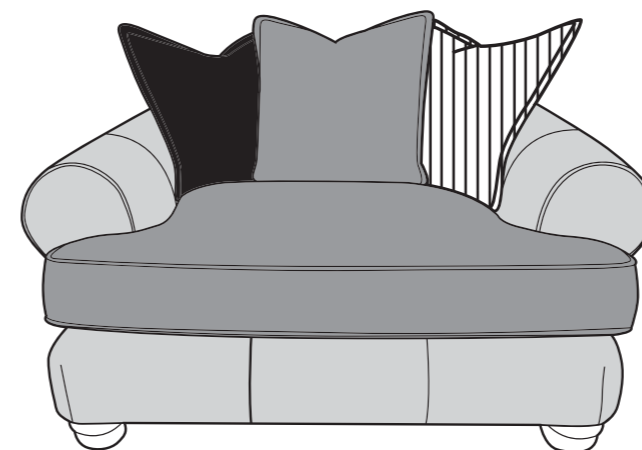

Please use this guide when ordering the following pieces to clarify cover options.

4 Seater Modular Sofa - 4MD-S-C

3 Seater Sofa - 3ST-S-C

2 Seater Sofa - 2ST-S-C

Love Chair - LOV-S-C

COVER 1
(OUTER / FRONT
BORDER / ARM/
SIDES)

COVER 2
(INNER/
OUTSIDE BACK)

COVER 3
(SCATTER)

Standard back
Scatter Cushions

Front = Cover 3
Back = Cover 2
Flanged Edge

MANUFACTURER MEMBER

HORATIO MIX COVER GUIDE: PILLOW BACK

Please use this guide when ordering the following pieces to clarify cover options.

4 Seater Modular Sofa - 4MD-P-C

3 Seater Sofa - 3ST-P-C

2 Seater Sofa - 2ST-P-C

Love Chair - LOV-P-C

COVER 1
(OUTER / FRONT BORDER/ ARM/ SIDES)

COVER 2
(INNER/ OUTSIDE BACK/ PILLOW)

COVER 3
(PILLOW)

COVER 4
(PILLOW)

COVER 5
(BOLSTER)

Pillow Back Cushions

Pillow Back Bolster Cushion

Front = Cover 5
Back = Cover 5
Flanged Edge

SUGGESTED ACCENT PIECES

Horatio Footstool (FST)
(Fabric Only)

Kenneth Accent Chair (ACH)
(Fabric Only)