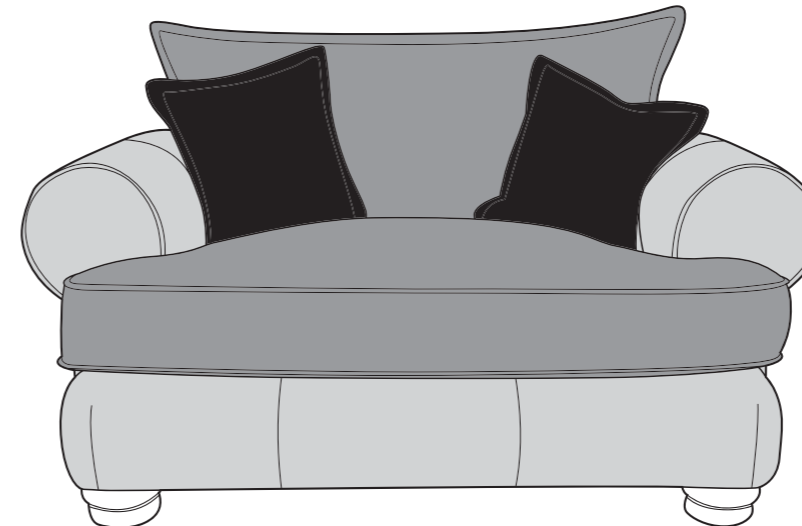

Please use this guide when ordering the following pieces to clarify cover options.

4 Seater Modular Sofa - 4MD-S-C

3 Seater Sofa - 3ST-S-C

2 Seater Sofa - 2ST-S-C

Love Chair - LOV-S-C

COVER 1
(OUTER / FRONT
BORDER / ARM/
SIDES)

COVER 2
(INNER/
OUTSIDE BACK)

COVER 3
(SCATTER)

Standard back
Scatter Cushions

Front = Cover 3
Back = Cover 2
Flanged Edge

MANUFACTURER MEMBER

HORATIO MIX COVER GUIDE: PILLOW BACK

Please use this guide when ordering the following pieces to clarify cover options.

4 Seater Modular Sofa - 4MD-P-C

3 Seater Sofa - 3ST-P-C

2 Seater Sofa - 2ST-P-C

Love Chair - LOV-P-C

COVER 1
(OUTER / FRONT BORDER/ ARM/ SIDES)

COVER 2
(INNER/ OUTSIDE BACK/ PILLOW)

COVER 3
(PILLOW)

COVER 4
(PILLOW)