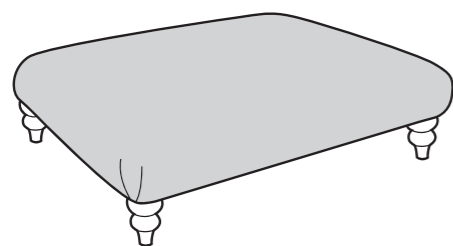

4 Seater Modular Sofa - 4MD-P-C

3 Seater Sofa - 3ST-P-C

2 Seater Sofa - 2ST-P-C

Love Chair - LOV-P-C

COVER 1
(OUTER / FRONT BORDER/ ARM/ SIDES)

COVER 2
(INNER/ OUTSIDE BACK/ PILLOW)

COVER 3
(PILLOW)

COVER 4
(PILLOW)

COVER 5
(BOLSTER)

Pillow Back Cushions

Pillow Back Bolster Cushion

Front = Cover 5
Back = Cover 5
Flanged Edge

SUGGESTED ACCENT PIECES

Horatio Footstool (FST)
(Fabric Only)

Kenneth Accent Chair (ACH)
(Fabric Only)

COVER 1
(OUTER / BOLSTER FRONT)

COVER 2
(INNER / BOLSTER BACK)

Bolster Cushion

Front = Cover 1
Back = Cover 2
Flanged Edge

HORATIO MIX DIMENSIONS (CM)

| AVAILABLE PIECES | HEIGHT 1 | WIDTH 2 | DEPTH 3 | SEAT HEIGHT 4 | SEAT DEPTH 5 | SEAT WIDTH 6 | ACCESS DIAGONAL 7 | OUTBACK HEIGHT 8 | ARM HEIGHT 9 | WEIGHT (KG) | SCATTER CUSHIONS / BOLSTERS |
|-----------------------------|----------|---------|---------|---------------|--------------|--------------|-------------------|------------------|--------------|-------------|--------------------------------------|
| 4 SEATER MODULAR SOFA (4MD) | 86 | 246 | 106 | 49 | 70 | 188 | 248 | 70 | 63 | 80 | SB = 2 x SCATTER PB = 2 x BOLSTER |
| 4ML/4MR UNIT | 86 | 123 | 106 | 49 | 70 | 94 | 147 | 70 | 63 | 40 | SB = 1 x SCATTER PB = 1 x BOLSTER |
| 3 SEATER SOFA (3ST) | 86 | 209 | 106 | 49 | 70 | 157 | 221 | 70 | 63 | 65 | SB = 2 x SCATTER PB = 1 x BOLSTER |
| 2 SEATER SOFA (2ST) | 86 | 189 | 106 | 49 | 70 | 134 | 203 | 70 | 63 | 59.5 | SB = 2 x SCATTER PB = 1 x BOLSTER |
| LOVE CHAIR (LOV) | 86 | 147 | 106 | 49 | 70 | 91 | 168 | 70 | 63 | 50.5 | SB = 2 x SCATTER |
| ACCENT PIECES | | | | | | | | | | | |
| KENNETH ACCENT CHAIR (ACH) | 114 | 98 | 108 | 56 | 54 | 62 | 130 | N/A | 63 | 34 | N/A |
| HORATIO FOOTSTOOL (FST) | 29 | 93 | 93 | N/A | N/A | N/A | 114 | N/A | N/A | 18 | N/A |