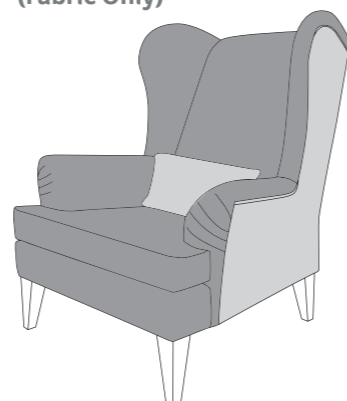

4 Seater Modular Sofa - 4MD-P-C

3 Seater Sofa - 3ST-P-C

2 Seater Sofa - 2ST-P-C

Love Chair - LOV-P-C

COVER 1
(OUTER / FRONT BORDER/ ARM/ SIDES)

COVER 2
(INNER/ OUTSIDE BACK/ PILLOW)

COVER 3
(PILLOW)

COVER 4
(PILLOW)

COVER 5
(BOLSTER)

Pillow Back Cushions

Pillow Back Bolster Cushion

Front = Cover 5
Back = Cover 5
Flanged Edge

SUGGESTED ACCENT PIECES

Horatio Footstool (FST)
(Fabric Only)

Kenneth Accent Chair (ACH)
(Fabric Only)